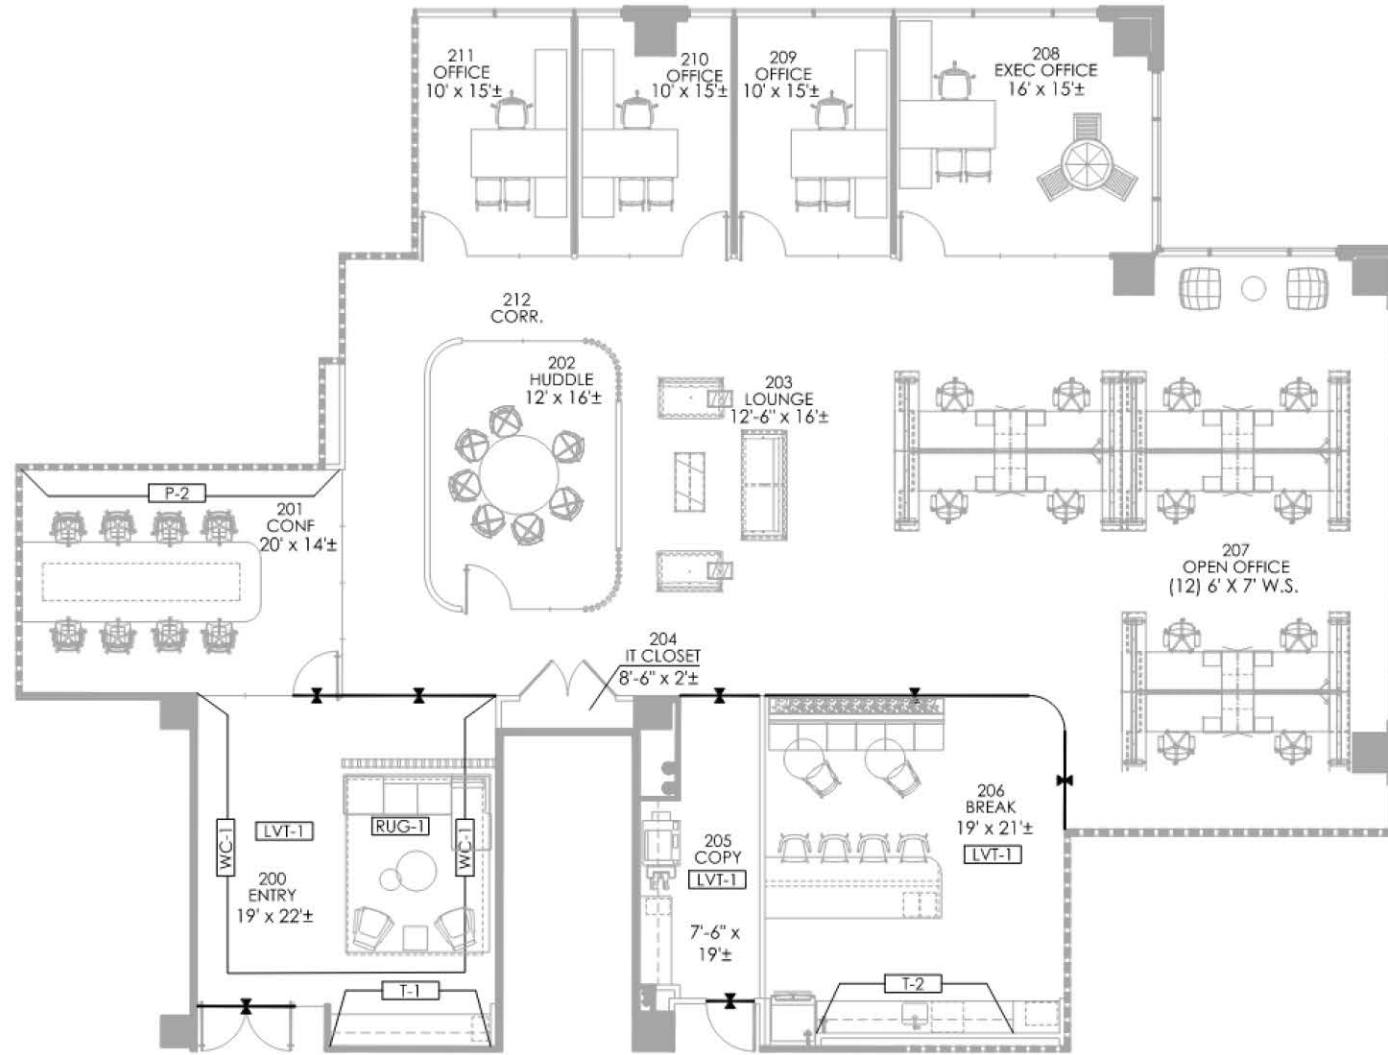

LAKES II

SPECSUITE

203

4,721 RSF

SCHEMATIC FINISH +
CEILING PLANS

entos
design

COFFEE BAR SURFACE MOUNT LIGHTS

BREAKROOM BACKSPLASH TILE

FURNITURE INSPIRATION

COFFEE BAR WOOD SHELVES

COFFEE BAR BACKSPLASH TILE

ENTRY FEATURE WALL CONCEPT

ENTRY WALLCOVERING

FURNITURE INSPIRATION

CAB. PULLS

QUARTZ COUNTERTOPS

MILLWORK LAMINATE

BREAKROOM ISLAND INSPIRATION

ENTRY RUG

CARPET THROUGHOUT

LVT FLOORING

NOTE: RENDERINGS ARE BASED ON CONCEPTUAL DESIGN. FINAL SPECIFICATIONS MAY VARY.

NOTE: RENDERINGS ARE BASED ON CONCEPTUAL DESIGN. FINAL SPECIFICATIONS MAY VARY.