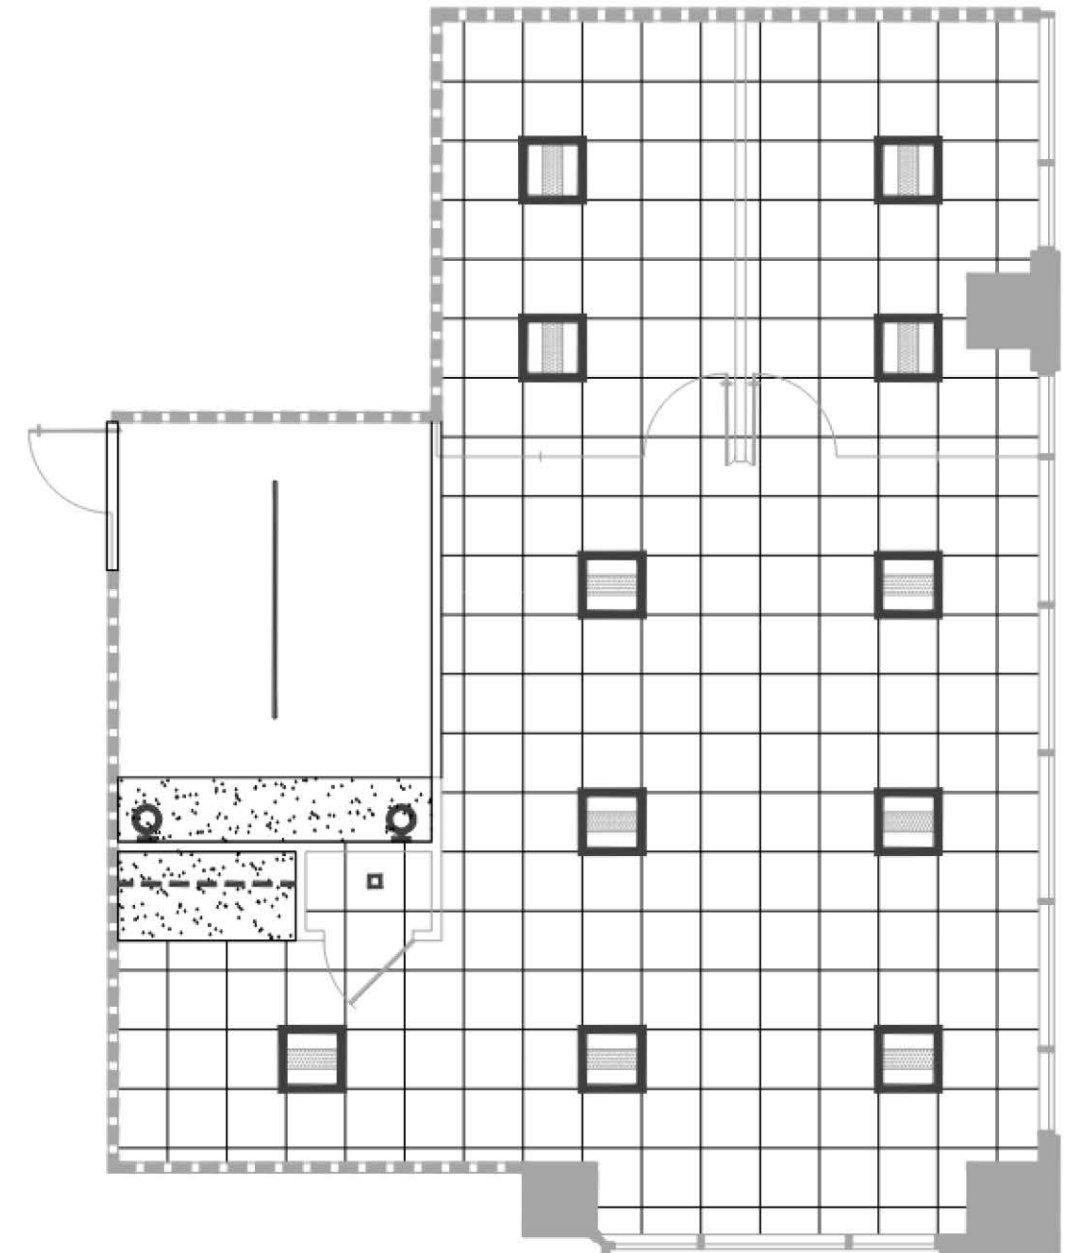

LAKES II

SPECSUITE

205

1,360 RSF

SCHEMATIC FINISH +  
CEILING PLANS

WHITE PAINTED OPEN CEILING AT ENTRY

LINEAR LIGHT  
AT ENTRY

SCONCES

BACKSPLASHTILE

ENTRY WALLCOVERING

QUARTZ  
COUNTERTOP

CAB.  
PULLS

OFFICE ACCENT  
PAINT COLOR

THROUGHOUT  
PAINT COLOR

FURNITURE  
INSPIRATION

MILLWORK LAMINATE

LVT FLOORING