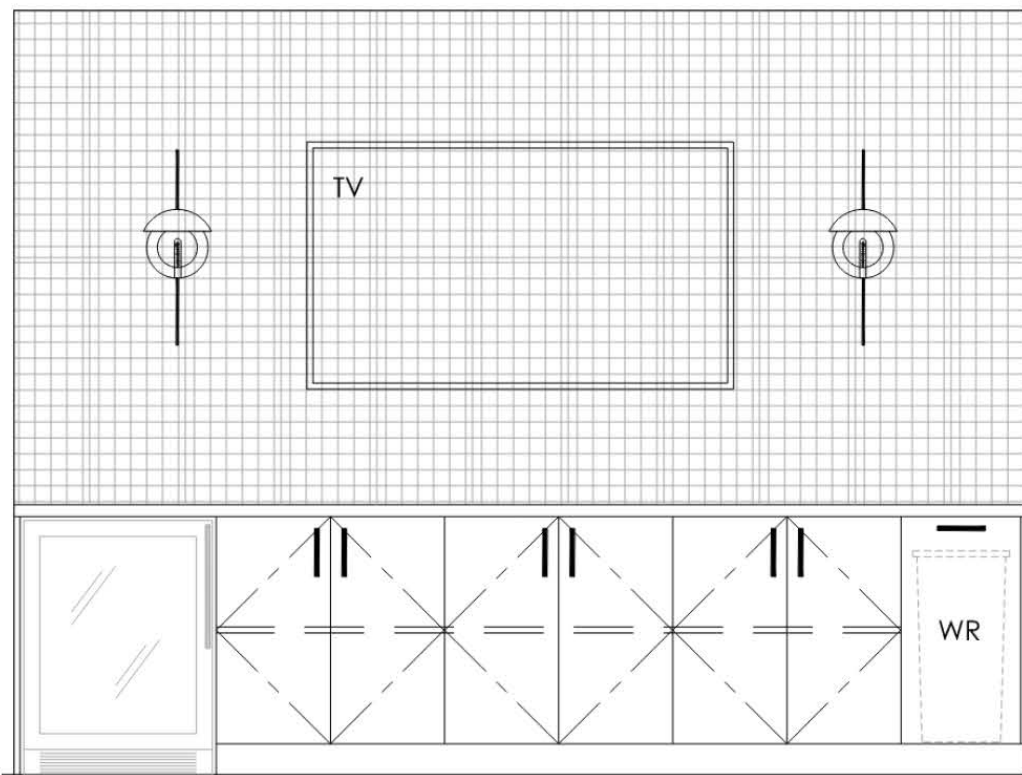

LAKES II

SPECSUITE

205

1,360 RSF

SCHEMATIC FINISH +  
CEILING PLANS

WHITE PAINTED OPEN CEILING AT ENTRY

LINEAR LIGHT  
AT ENTRY

SCONCES

BACKSPLASHTILE

ENTRY WALLCOVERING

QUARTZ  
COUNTERTOP

CAB.  
PULLS

OFFICE ACCENT  
PAINT COLOR

THROUGHOUT  
PAINT COLOR

FURNITURE  
INSPIRATION

MILLWORK LAMINATE

LVT FLOORING