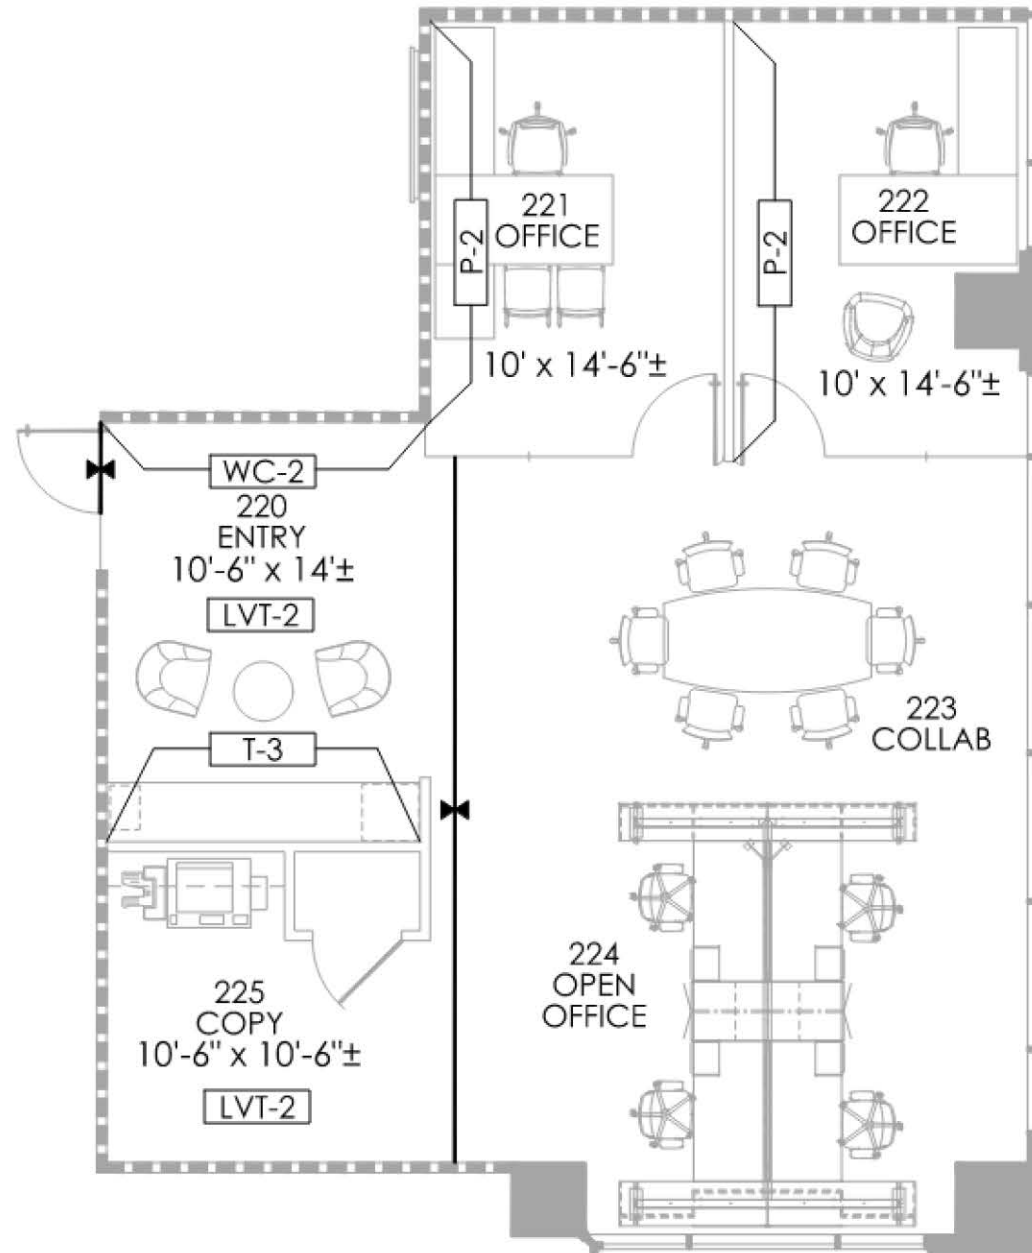

LAKES II

SPECSUITE

205

1,360 RSF

SCHEMATIC FINISH +  
CEILING PLANS

WHITE PAINTED OPEN CEILING AT ENTRY

LINEAR LIGHT  
AT ENTRY

SCONCES

LVT FLOORING