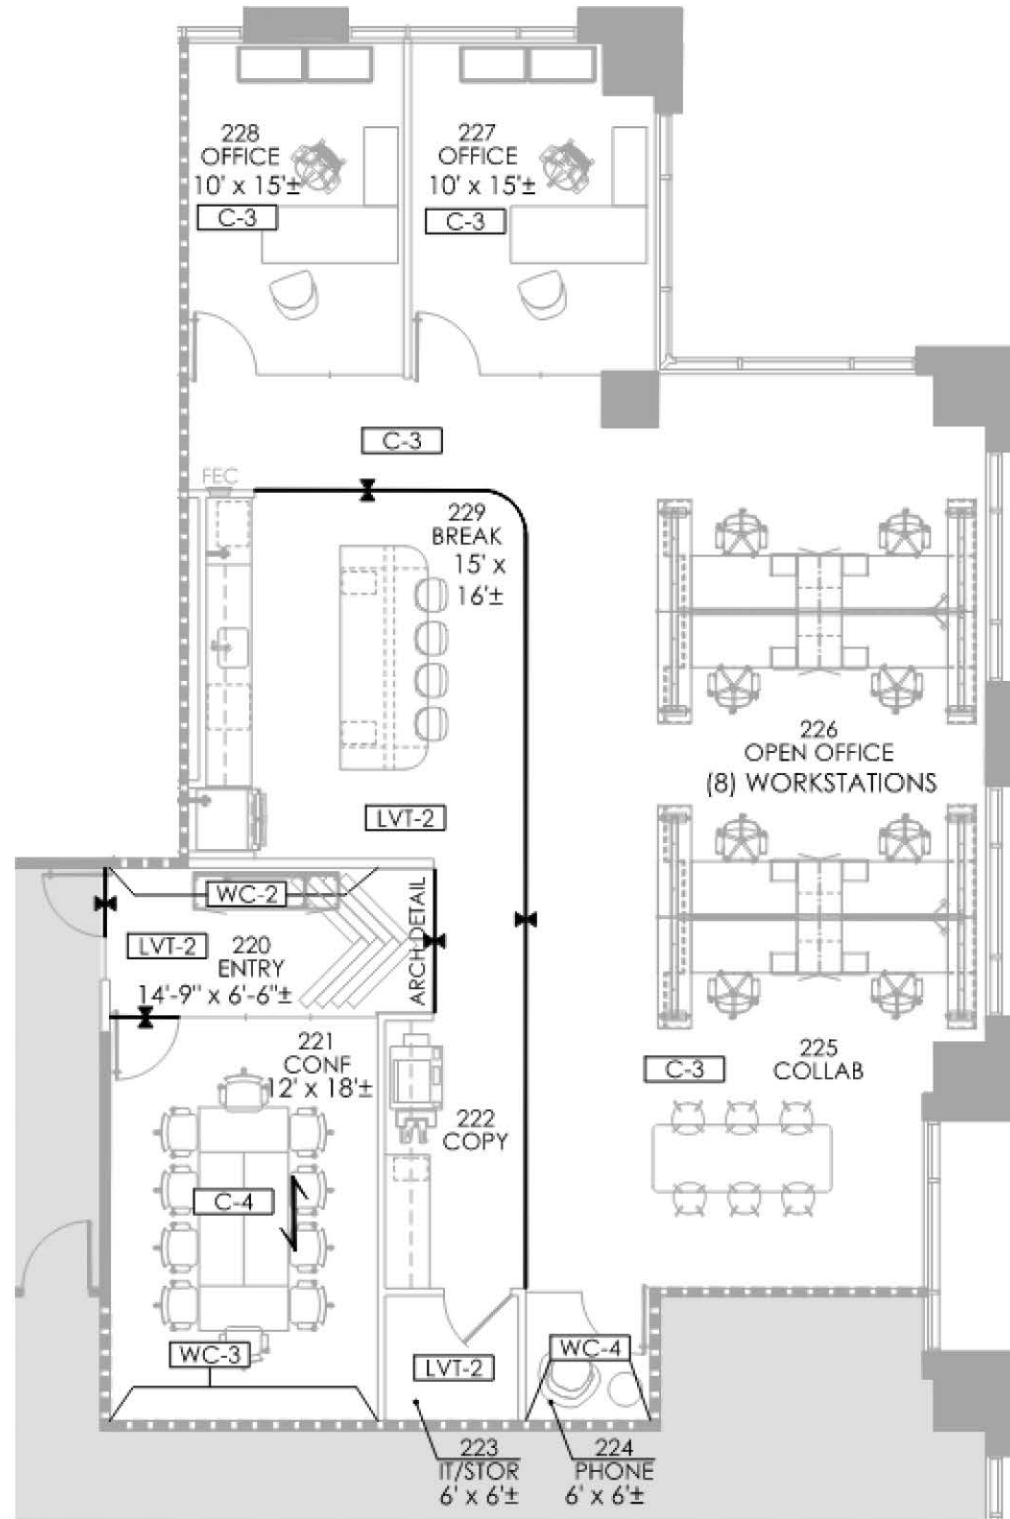

LAKES IV

SPECSUITE

235

2,406 RSF

SCHEMATIC FINISH +
CEILING PLANS

entos
design

BREAKROOM PENDANT LIGHTS

ENTRY LIGHT FIXTURES

WHITE PAINTED OPEN CEILING AT ENTRY + BREAKROOM

LOWER CABINET LAMINATE

BREAKROOM BACKSPLASH

QUARTZ COUNTERTOPS

FAUCET

CAB. PULLS

FURNITURE INSPIRATION

BREAKROOM INSPIRATION IMAGE

LAKES IV

SPECSUITE

235

2,406 RSF

FINISH SCHEME

CONFERENCE ROOM WOOD WALLCOVERING

CONF. SURFACE MOUNT LIGHTS

FURNITURE INSPIRATION