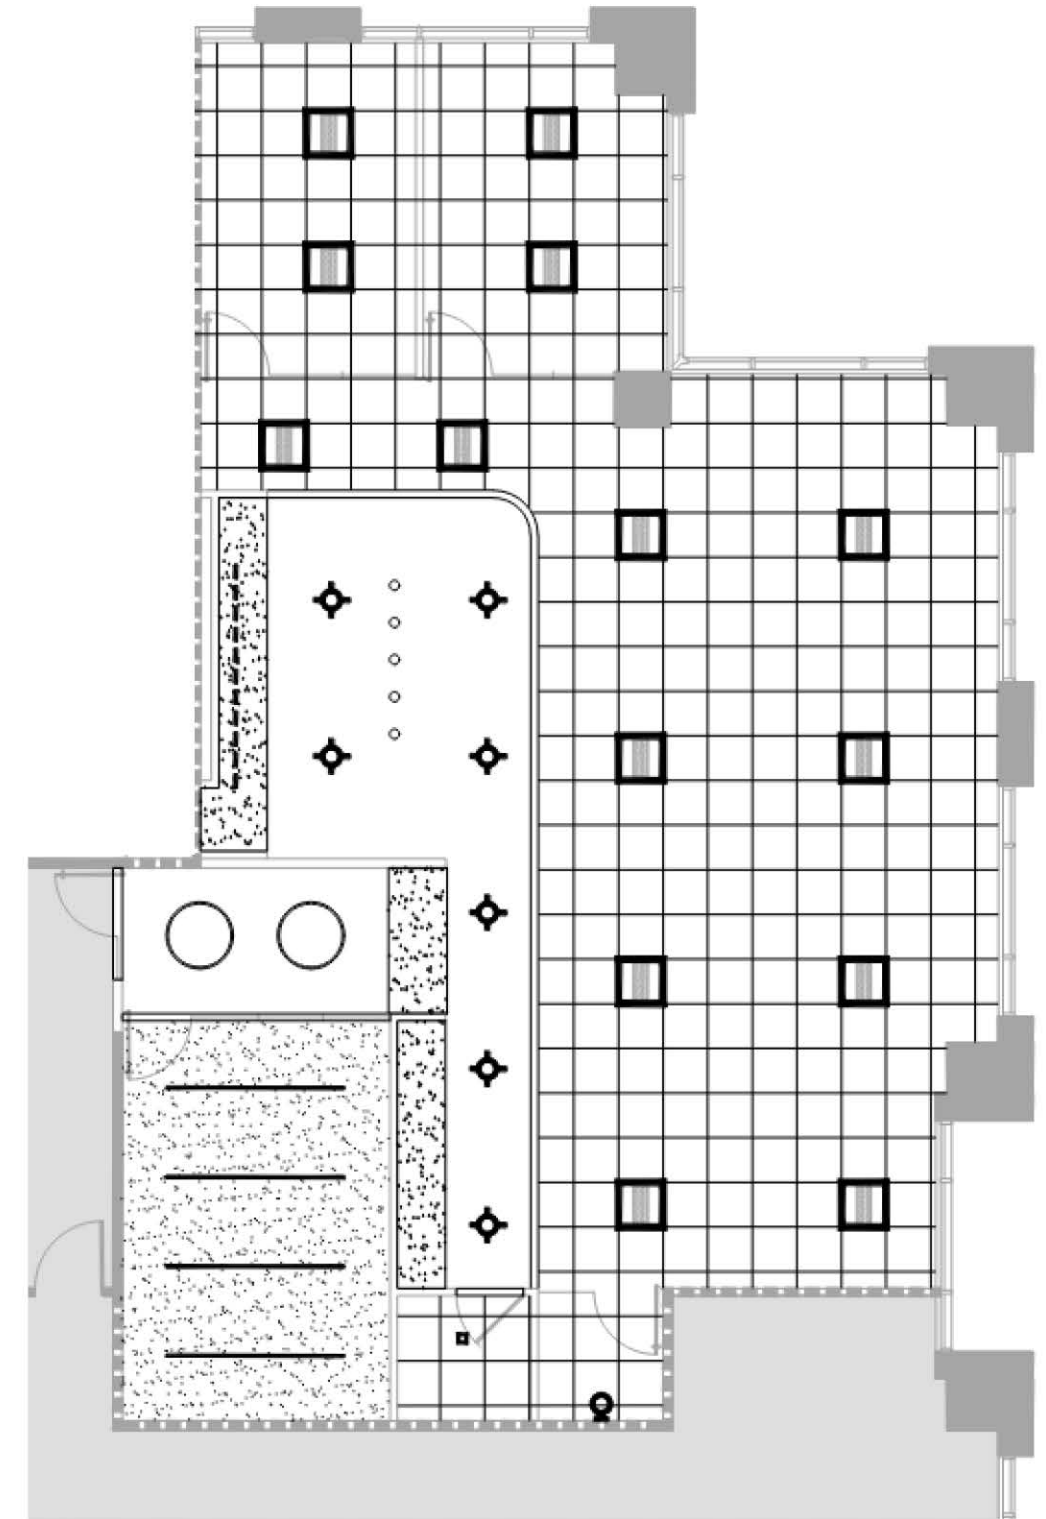

LAKES IV

SPECSUITE

235

2,406 RSF

SCHEMATIC FINISH +
CEILING PLANS

entos
design

BREAKROOM PENDANT LIGHTS

ENTRY LIGHT FIXTURES

WHITE PAINTED OPEN CEILING AT ENTRY + BREAKROOM

LOWER CABINET LAMINATE

BREAKROOM BACKSPLASH

QUARTZ COUNTERTOPS

FAUCET

CAB. PULLS

FURNITURE INSPIRATION

BREAKROOM INSPIRATION IMAGE

LAKES IV

SPECSUITE

235

2,406 RSF

FINISH SCHEME

CONFERENCE ROOM WOOD WALLCOVERING

CONF. SURFACE MOUNT LIGHTS

FURNITURE INSPIRATION