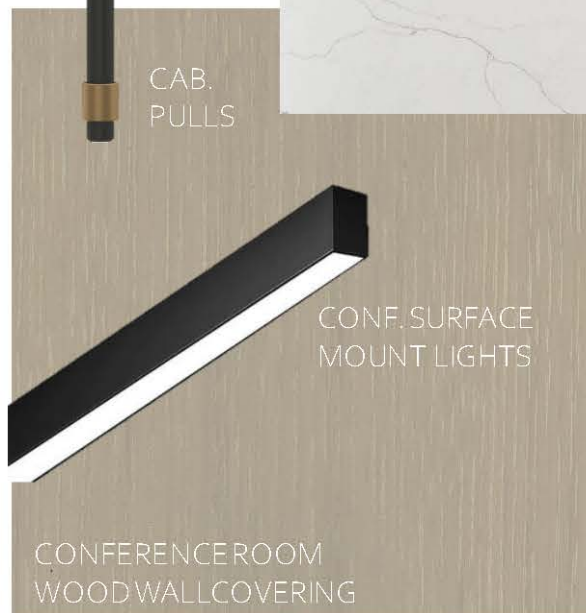

LAKES IV

SPECSUITE

235

2,406 RSF

SCHEMATIC FINISH +
CEILING PLANS

entos
design

BREAKROOM PENDANT LIGHTS

ENTRY LIGHT FIXTURES

WHITE PAINTED OPEN CEILING AT ENTRY + BREAKROOM

LOWER CABINET LAMINATE

BREAKROOM BACKSPLASH

QUARTZ COUNTERTOPS

FAUCET

CAB. PULLS

FURNITURE INSPIRATION

BREAKROOM INSPIRATION IMAGE

LAKES IV

SPECSUITE

235

2,406 RSF

FINISH SCHEME

CONFERENCE ROOM WOOD WALLCOVERING

CONF. SURFACE MOUNT LIGHTS

FURNITURE INSPIRATION

ENTRY ARCHWAY FEATURE

PHONE ROOM WALLCOVERING

PHONE RM. SCONCES

THROUGHOUT PAINT COLOR

CONFERENCE ROOM CARPET

LVT FLOORING

THROUGHOUT CARPET

NOTE: RENDERINGS ARE BASED ON CONCEPTUAL DESIGN. FINAL SPECIFICATIONS MAY VARY.