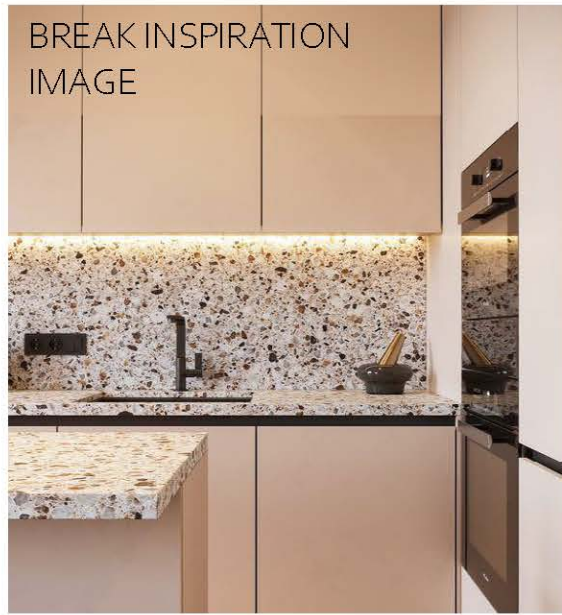

TECHNOLOGY V
SPECSUITE 235
3,530 RSF

SCHEMATIC FINISH +
CEILING PLANS

BREAK INSPIRATION IMAGE

BREAK BACKSPLASH

BREAK / LOUNGE INSPIRATION

CONFERENCE CHAIR INSPIRATION

BREAK LAMINATE

CAB. PULLS