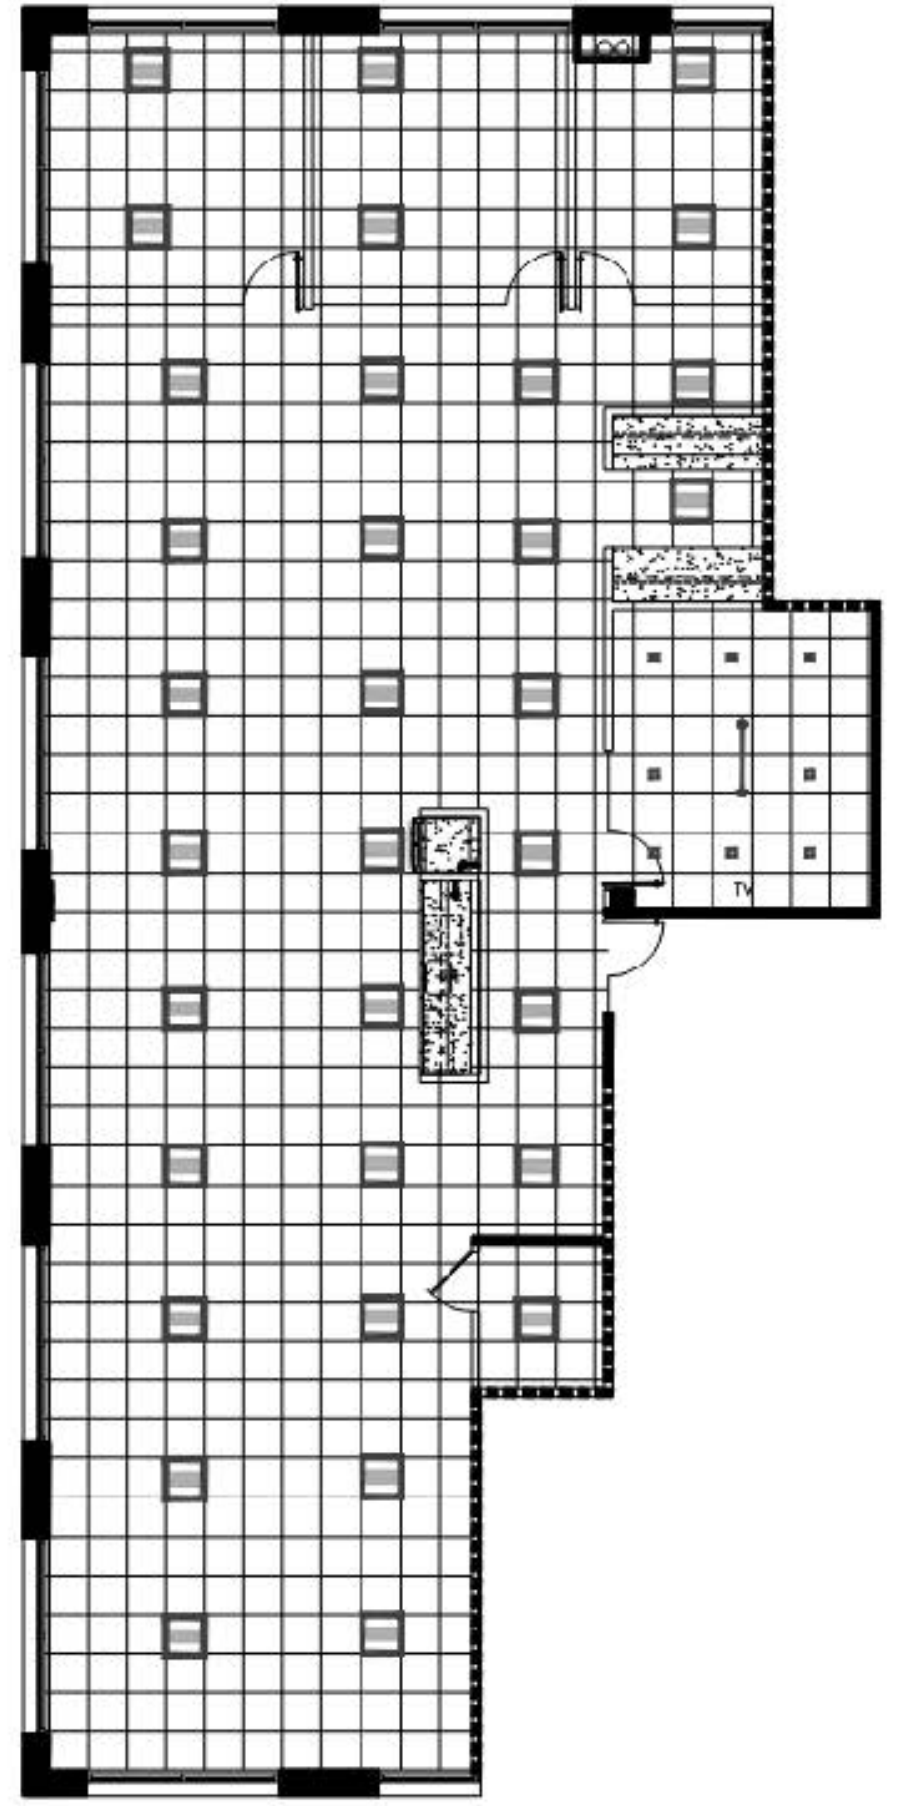

TECHNOLOGY V
SPECSUITE 235
3,530 RSF

SCHEMATIC FINISH +
CEILING PLANS

BREAK INSPIRATION IMAGE

BREAK BACKSPLASH

BREAK / LOUNGE INSPIRATION

CONFERENCE CHAIR INSPIRATION

BREAK LAMINATE

CAB. PULLS

BREAK QUARTZ

FAUCET

ENTRY WALLCOVERING

ACCENT PAINT

THROUGHOUT PAINT

CONFERENCE LIGHTING

CONFERENCE CARPET

ENTRY + BREAK LVT

THROUGHOUT CARPET

TECHNOLOGY V
SPECSUITE 235
3,530 RSF

FINISH SCHEME