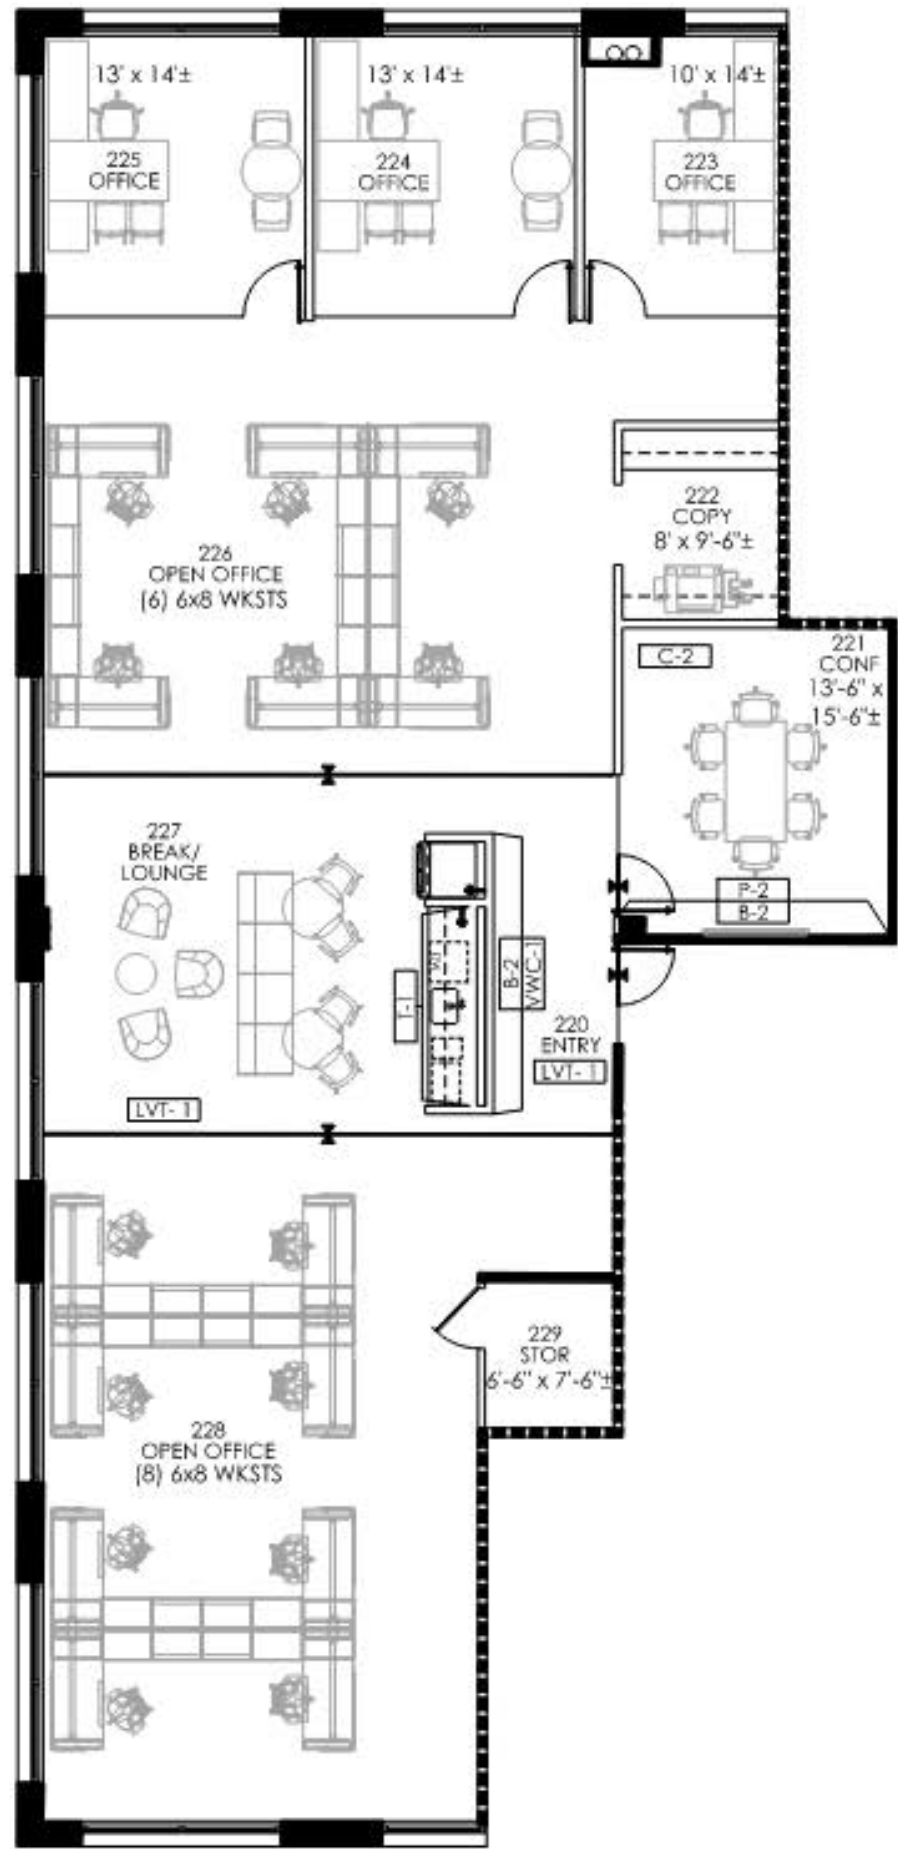

TECHNOLOGY V
SPECSUITE 235
3,530 RSF

SCHEMATIC FINISH +
CEILING PLANS

BREAK INSPIRATION IMAGE

BREAK BACKSPLASH

BREAK / LOUNGE INSPIRATION

CONFERENCE CHAIR INSPIRATION

BREAK LAMINATE

CAB. PULLS

BREAK QUARTZ

FAUCET

ENTRY WALLCOVERING

ACCENT PAINT

THROUGHOUT PAINT

CONFERENCE LIGHTING

CONFERENCE CARPET

ENTRY + BREAK LVT

THROUGHOUT CARPET

TECHNOLOGY V
SPECSUITE 235
3,530 RSF

FINISH SCHEME