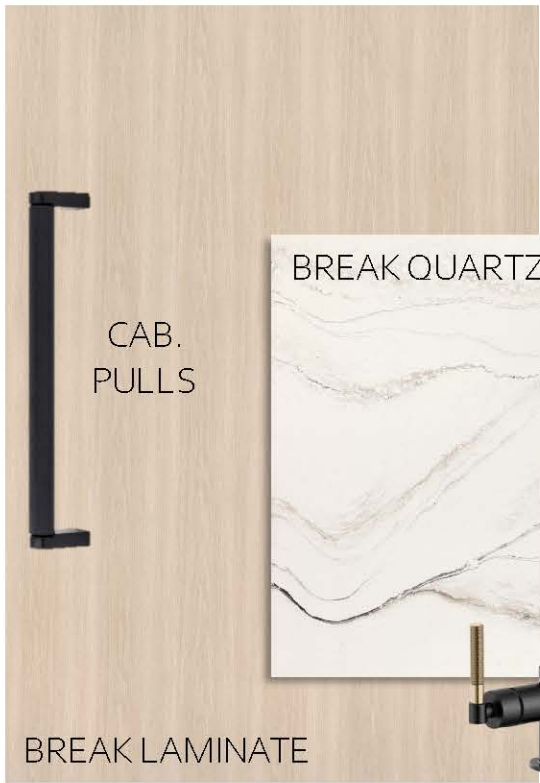

TECHNOLOGY V
SPECSUITE 235
3,530 RSF

SCHEMATIC FINISH +
CEILING PLANS

BREAK INSPIRATION IMAGE

BREAK BACKSPLASH

BREAK / LOUNGE INSPIRATION

CONFERENCE CHAIR INSPIRATION

BREAK LAMINATE

CAB. PULLS

BREAK QUARTZ

FAUCET

ENTRY WALLCOVERING

ACCENT PAINT

THROUGHOUT PAINT

CONFERENCE LIGHTING

CONFERENCE CARPET

ENTRY + BREAK LVT