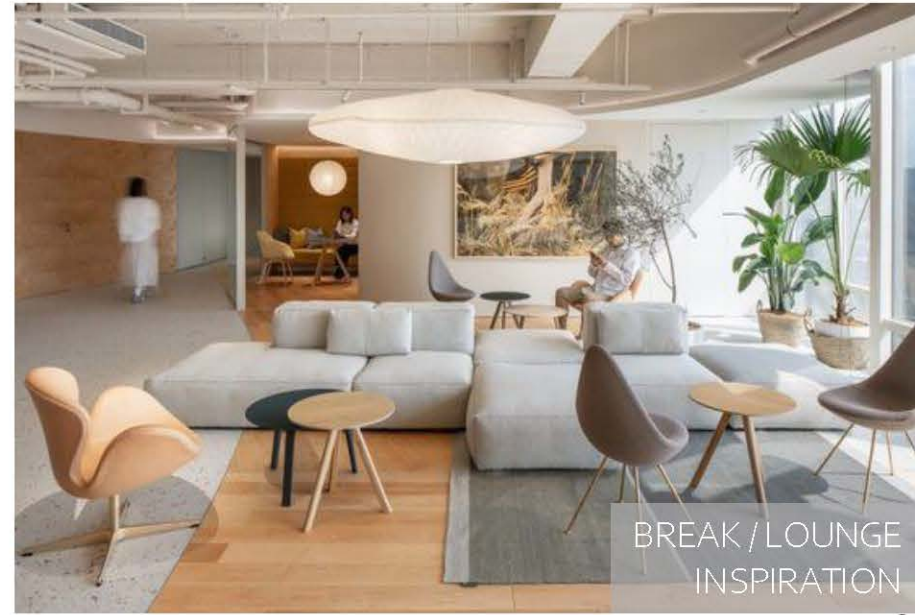

TECHNOLOGY V
SPECSUITE 235
3,530 RSF

SCHEMATIC FINISH +
CEILING PLANS

BREAK INSPIRATION IMAGE

BREAK BACKSPLASH

BREAK / LOUNGE INSPIRATION

CONFERENCE CHAIR INSPIRATION

BREAK LAMINATE

CAB. PULLS