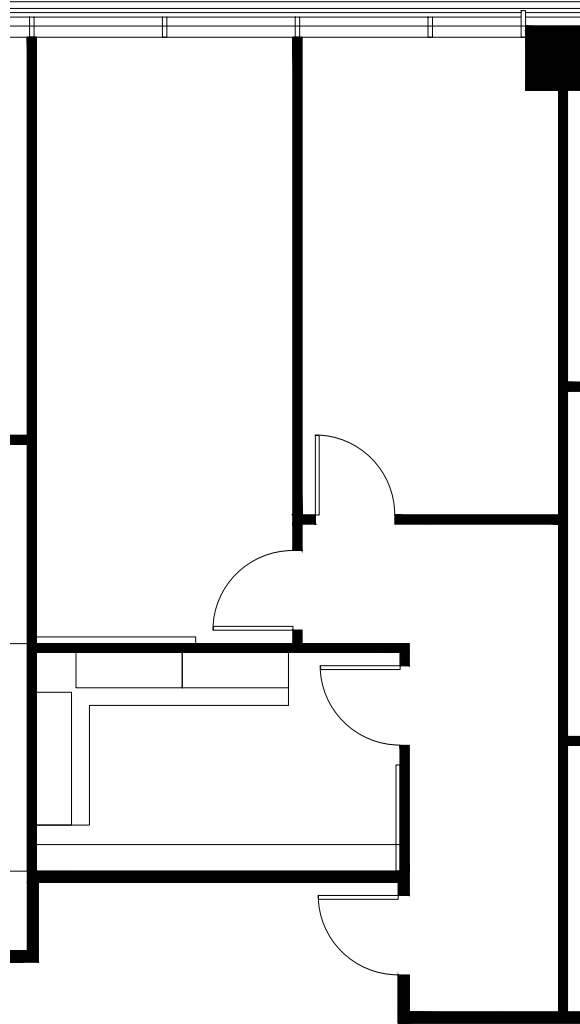

Marketing Plan

Park I
2601 Network Boulevard, Suite 411
Frisco, TX 75034

Key Plan: 845 RSF