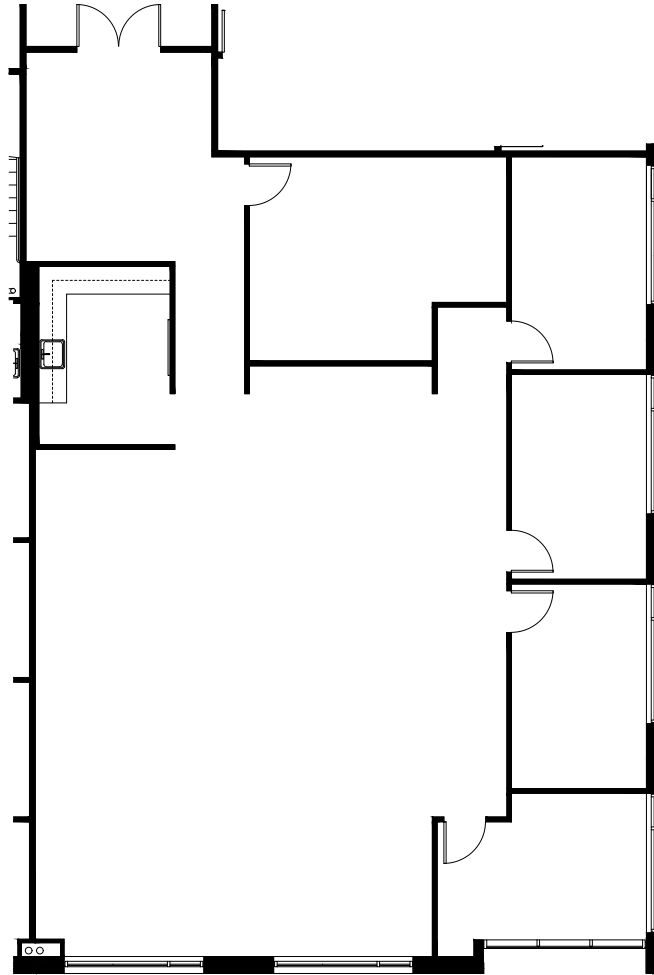

# Marketing Plan

Sculpture I  
3010 Gaylord Parkway, Suite 120  
Frisco, TX 75034

Key Plan: 3,166 RSF