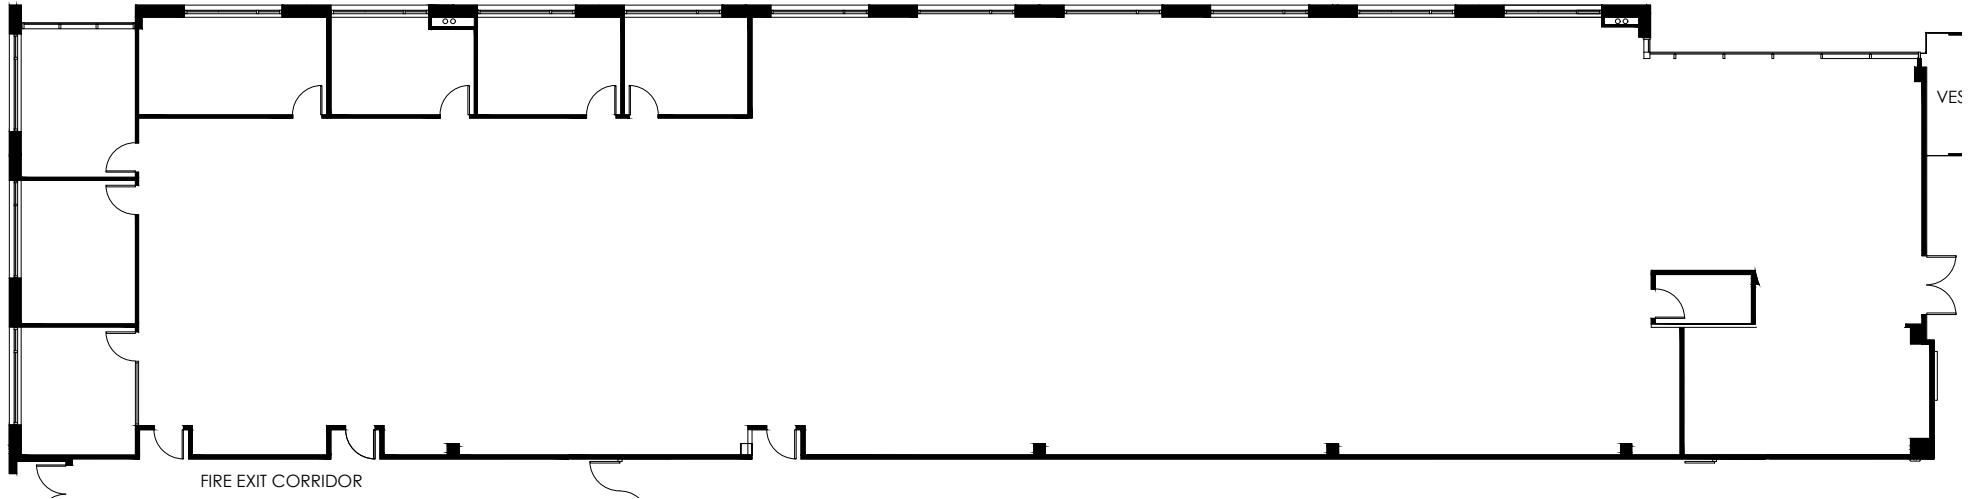

Marketing Plan

Sculpture I
3010 Gaylord Parkway, Suite 190
Frisco, TX 75034

Key Plan: 9,794 RSF