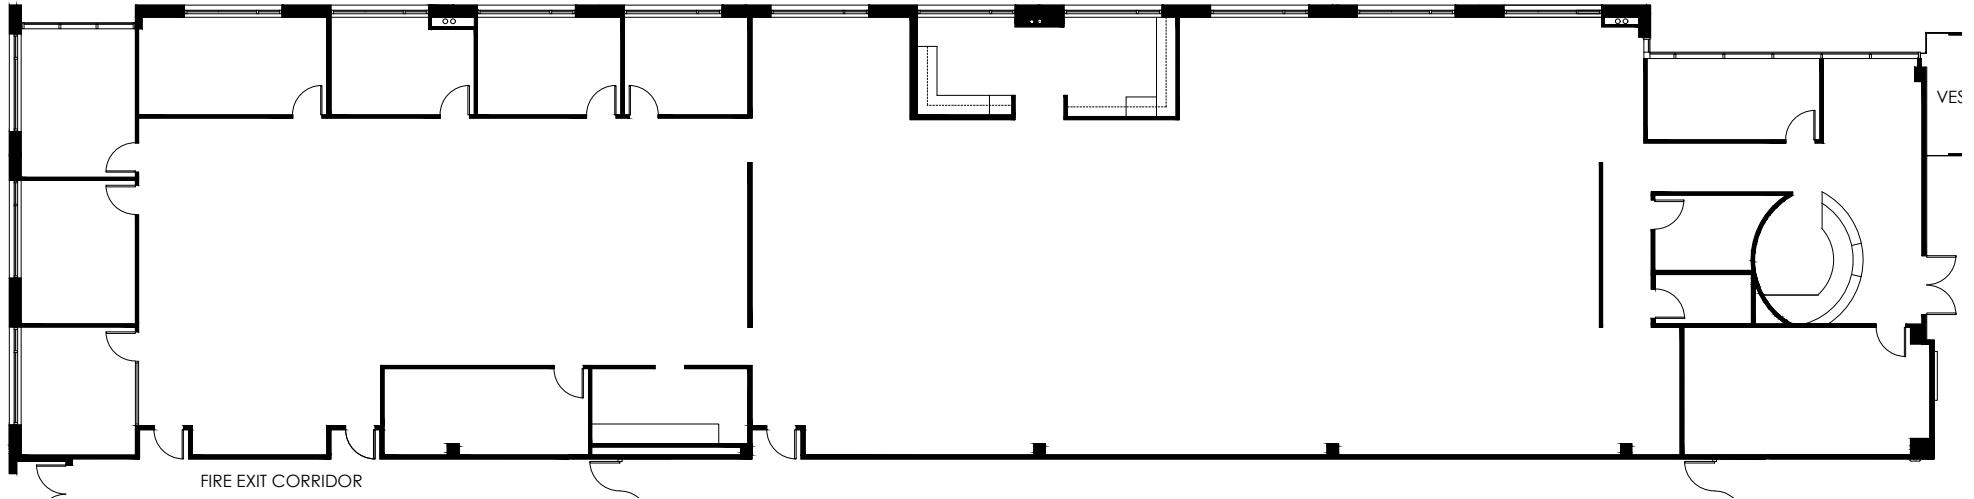

Marketing Plan

Sculpture I
3010 Gaylord Parkway, Suite 190
Frisco, TX 75034

Key Plan: 9,794 RSF