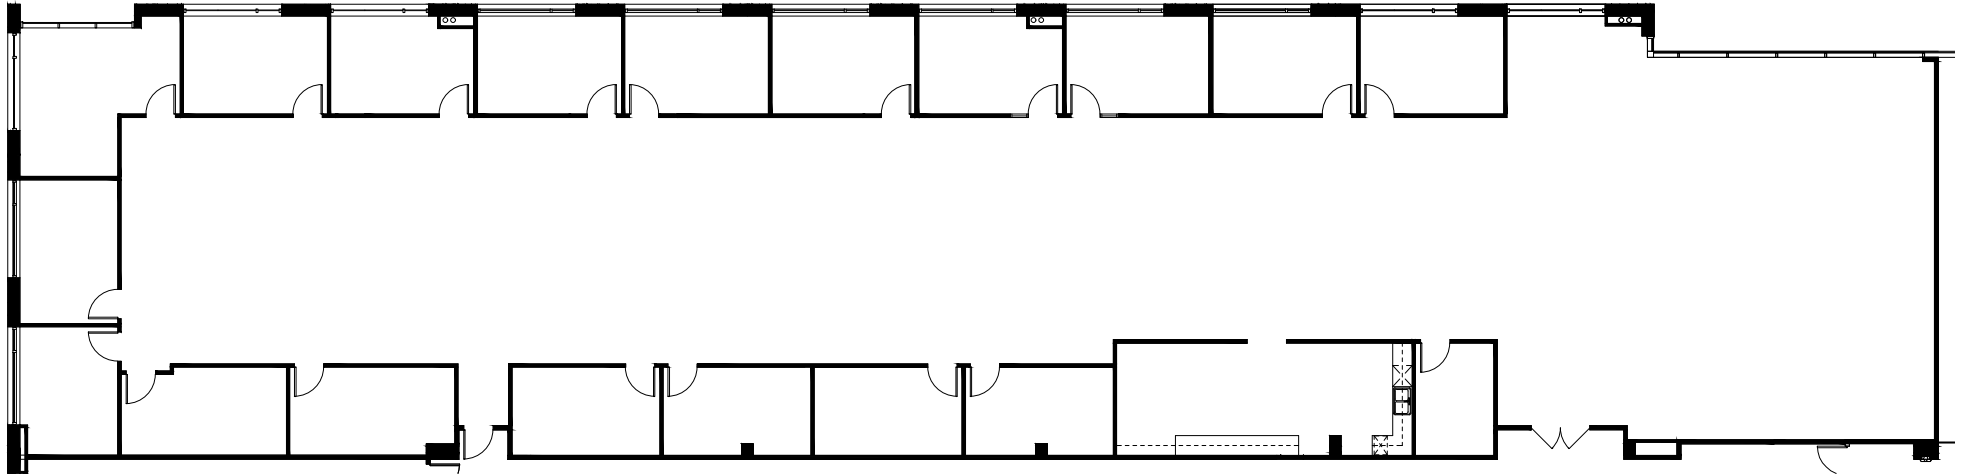

Marketing Plan

Sculpture I
3010 Gaylord Parkway, Suite 210
Frisco, TX 75034

Key Plan: 9,959 RSF