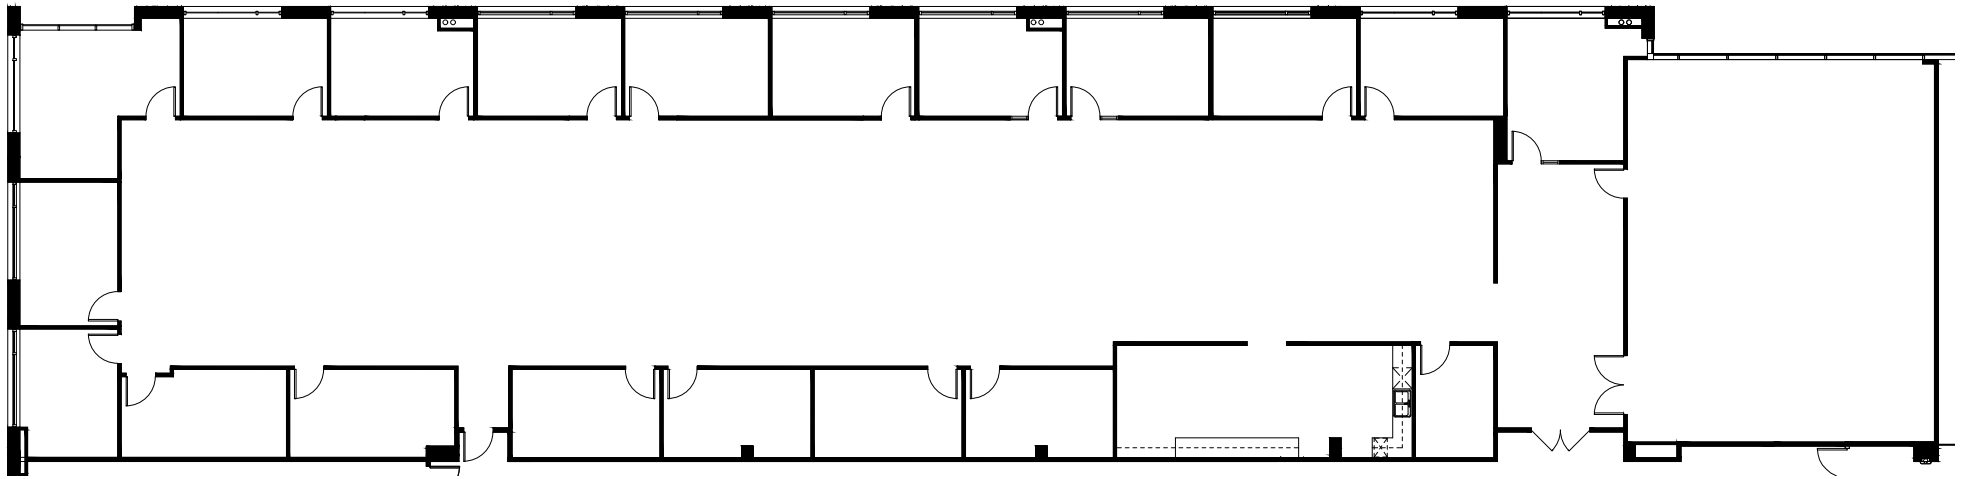

Marketing Plan

Sculpture I
3010 Gaylord Parkway, Suite 210
Frisco, TX 75034

Key Plan: 9,959 RSF