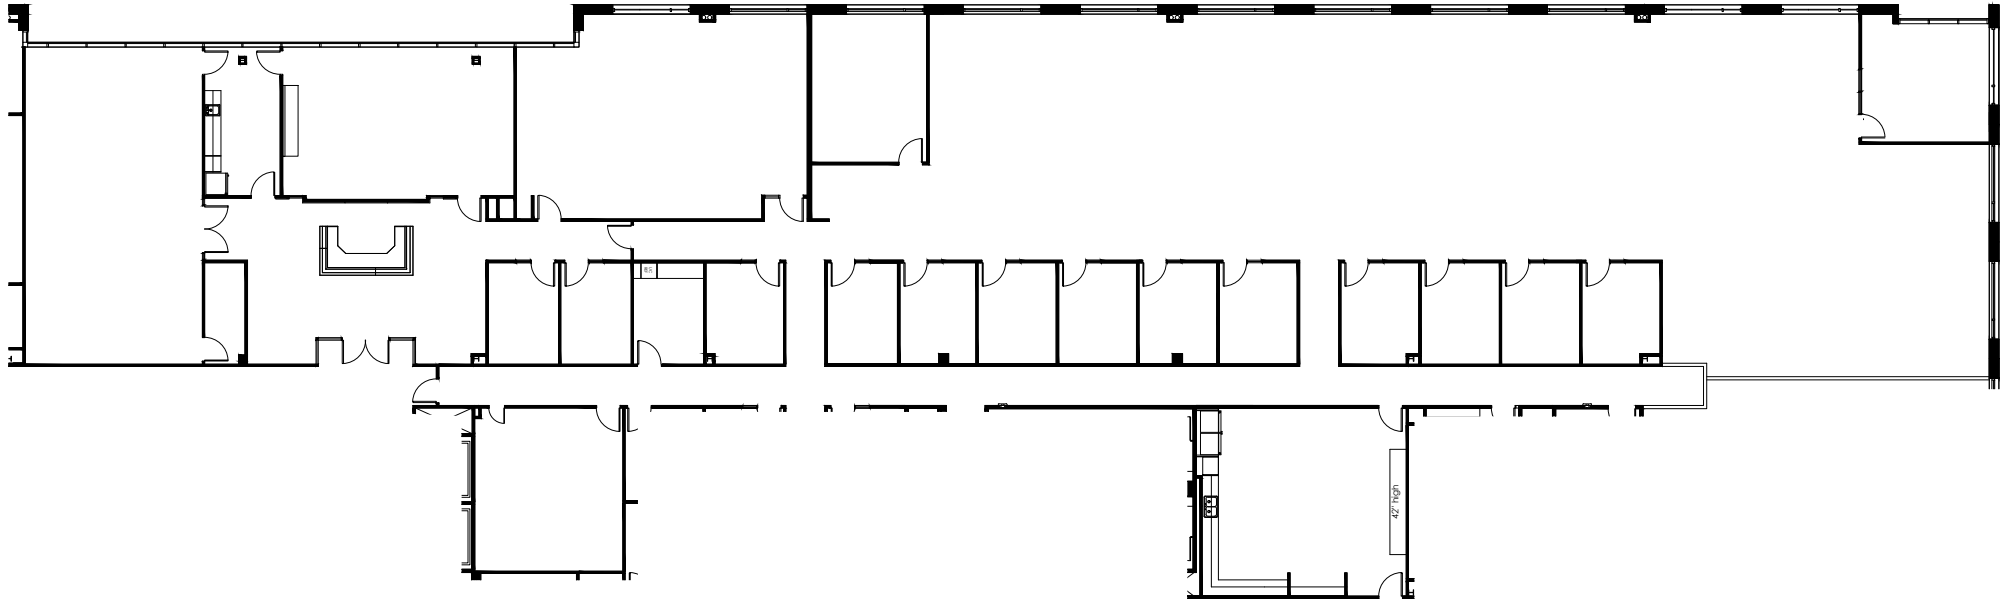

Marketing Plan

Sculpture I
3010 Gaylord Parkway, Suite 300
Frisco, TX 75034

Key Plan: 14,237 RSF