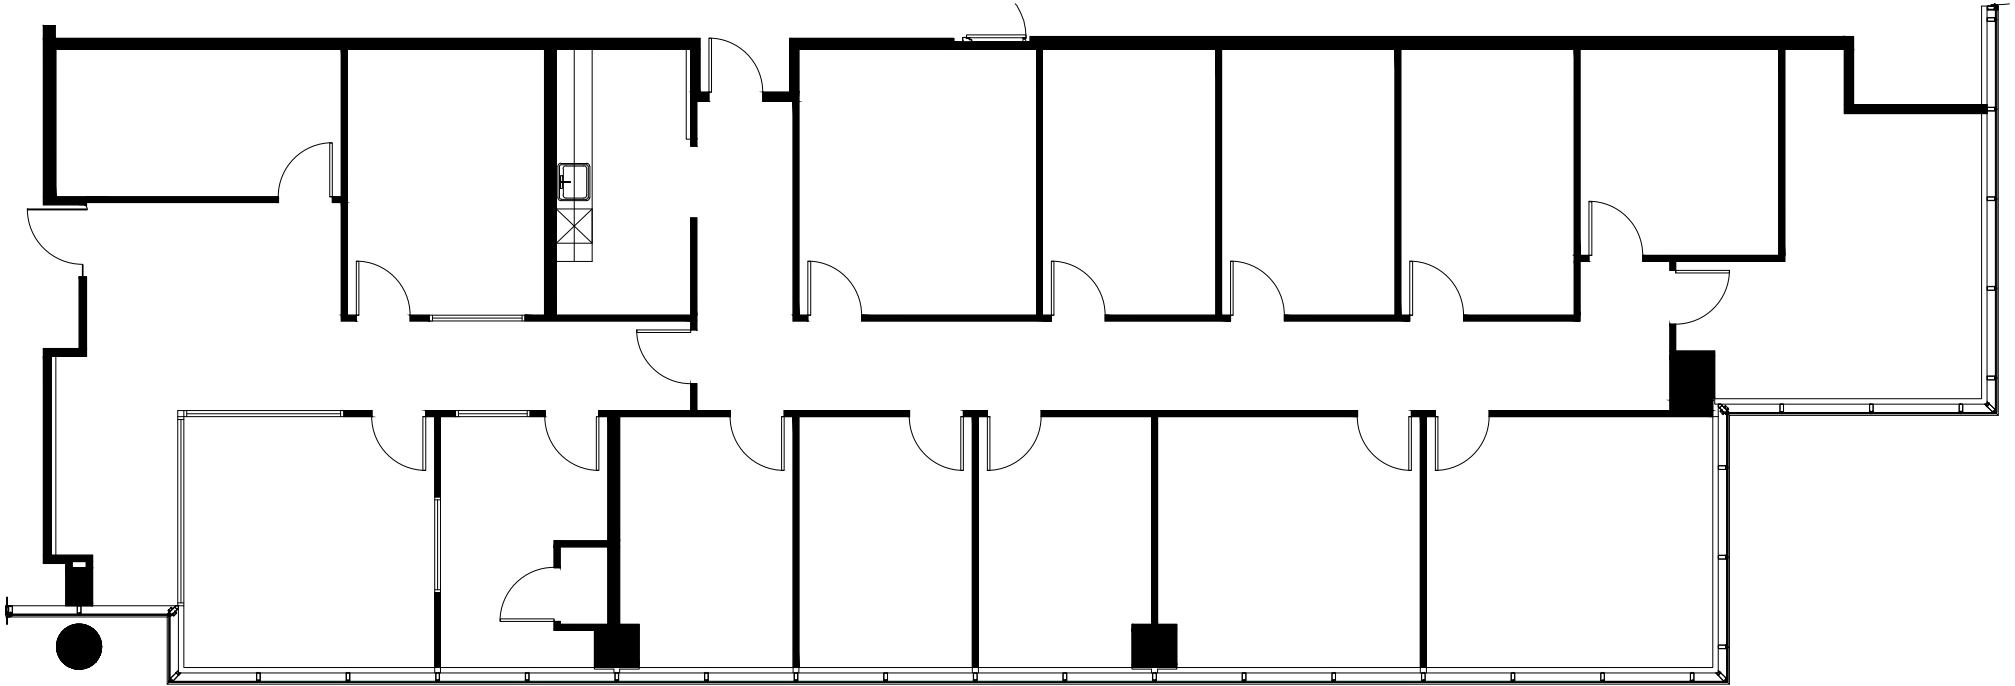

# Marketing Plan

Sculpture II  
3001 Dallas Parkway, Suite 120  
Frisco, TX 75034

Key Plan: 4,132 RSF