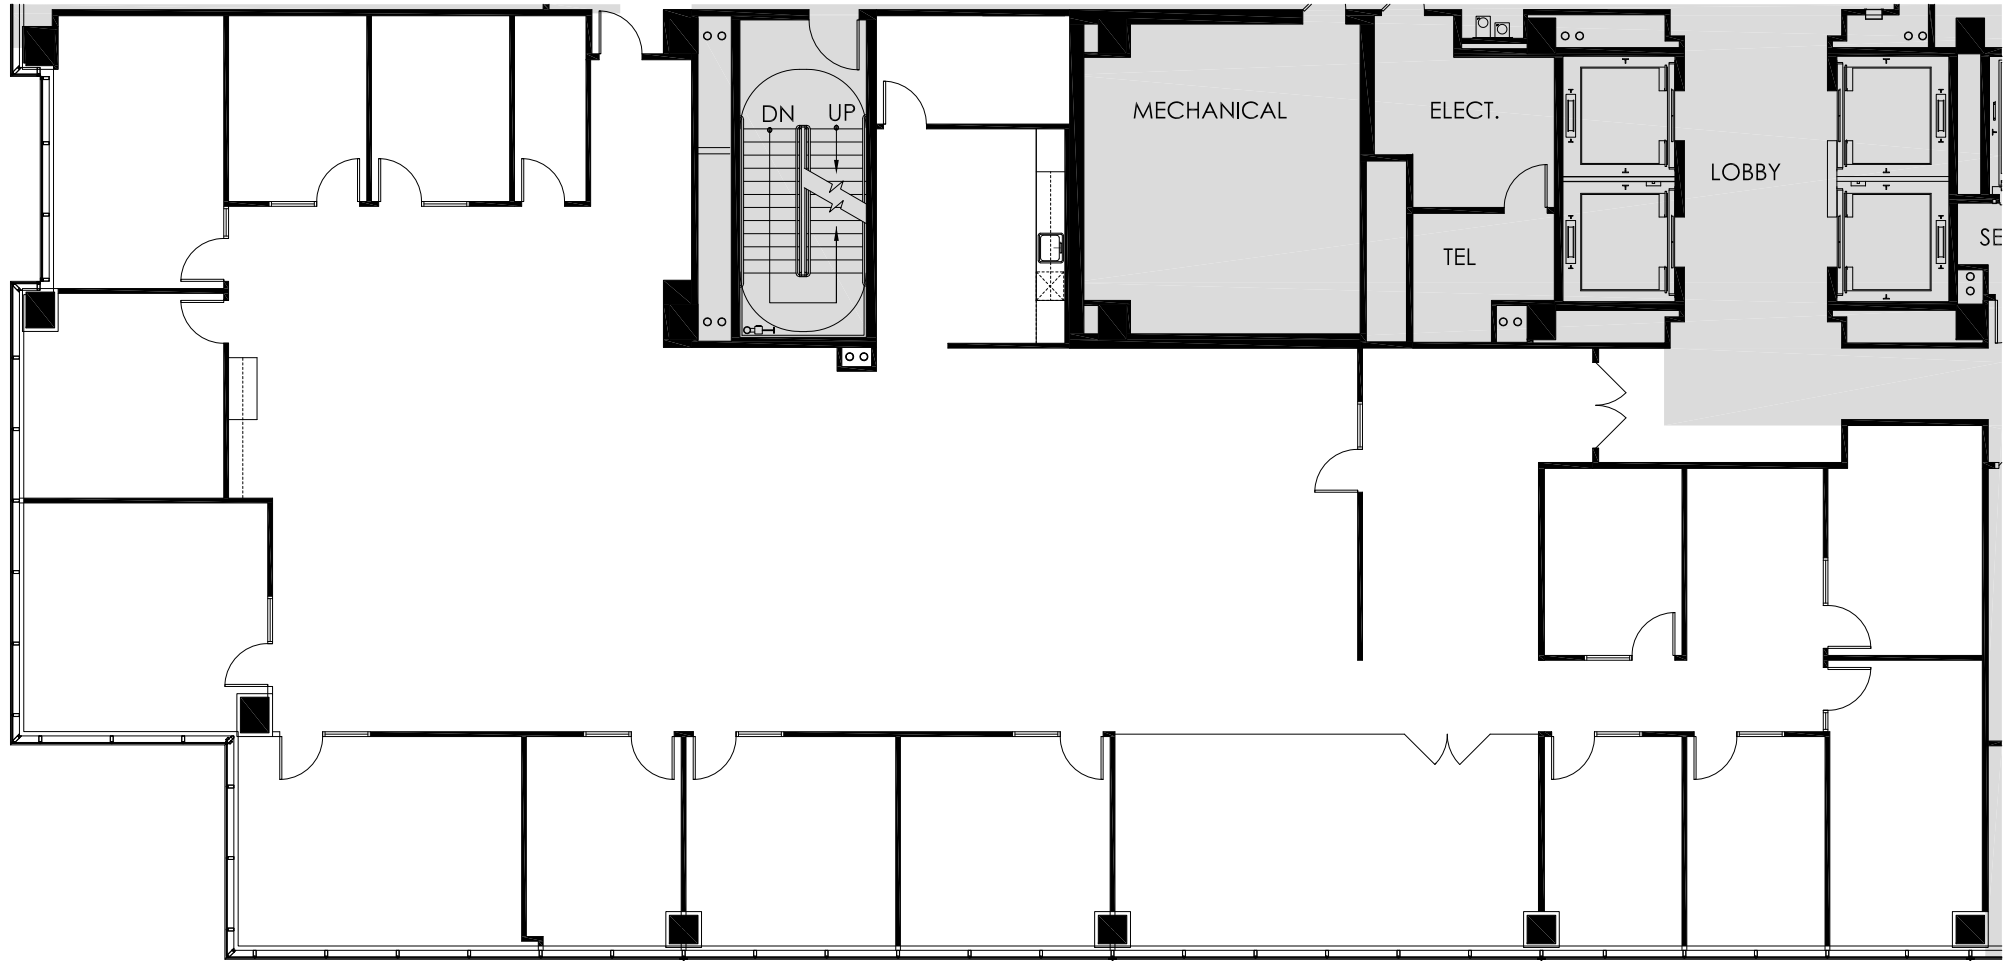

# Marketing Plan

Sculpture II  
3001 Dallas Parkway, Suite 610  
Frisco, TX 75034

Key Plan: 8,149 RSF