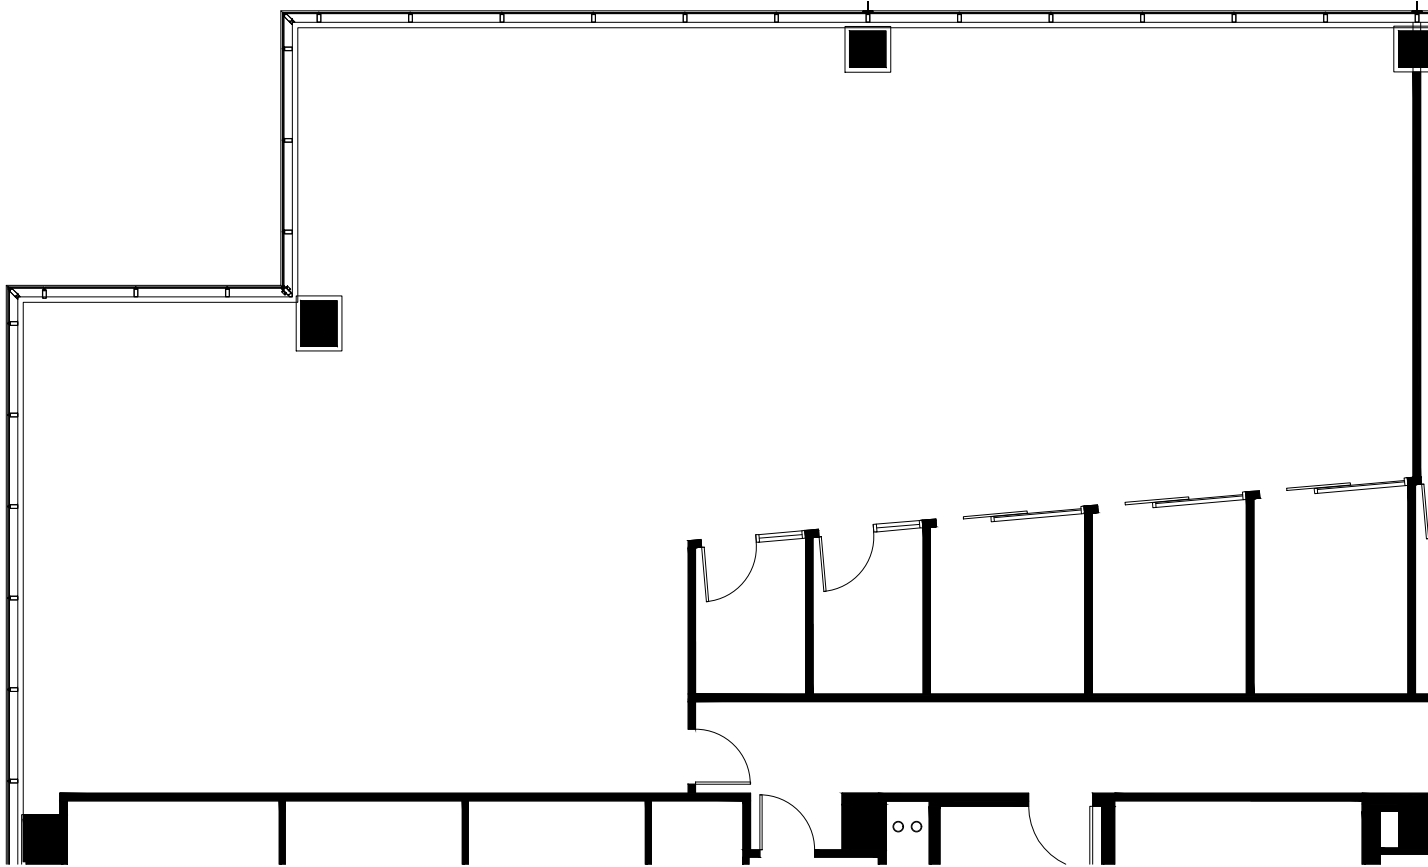

Marketing Plan

Sculpture II
3001 Dallas Parkway, Suite 620
Frisco, TX 75034

Key Plan: 3,383 RSF