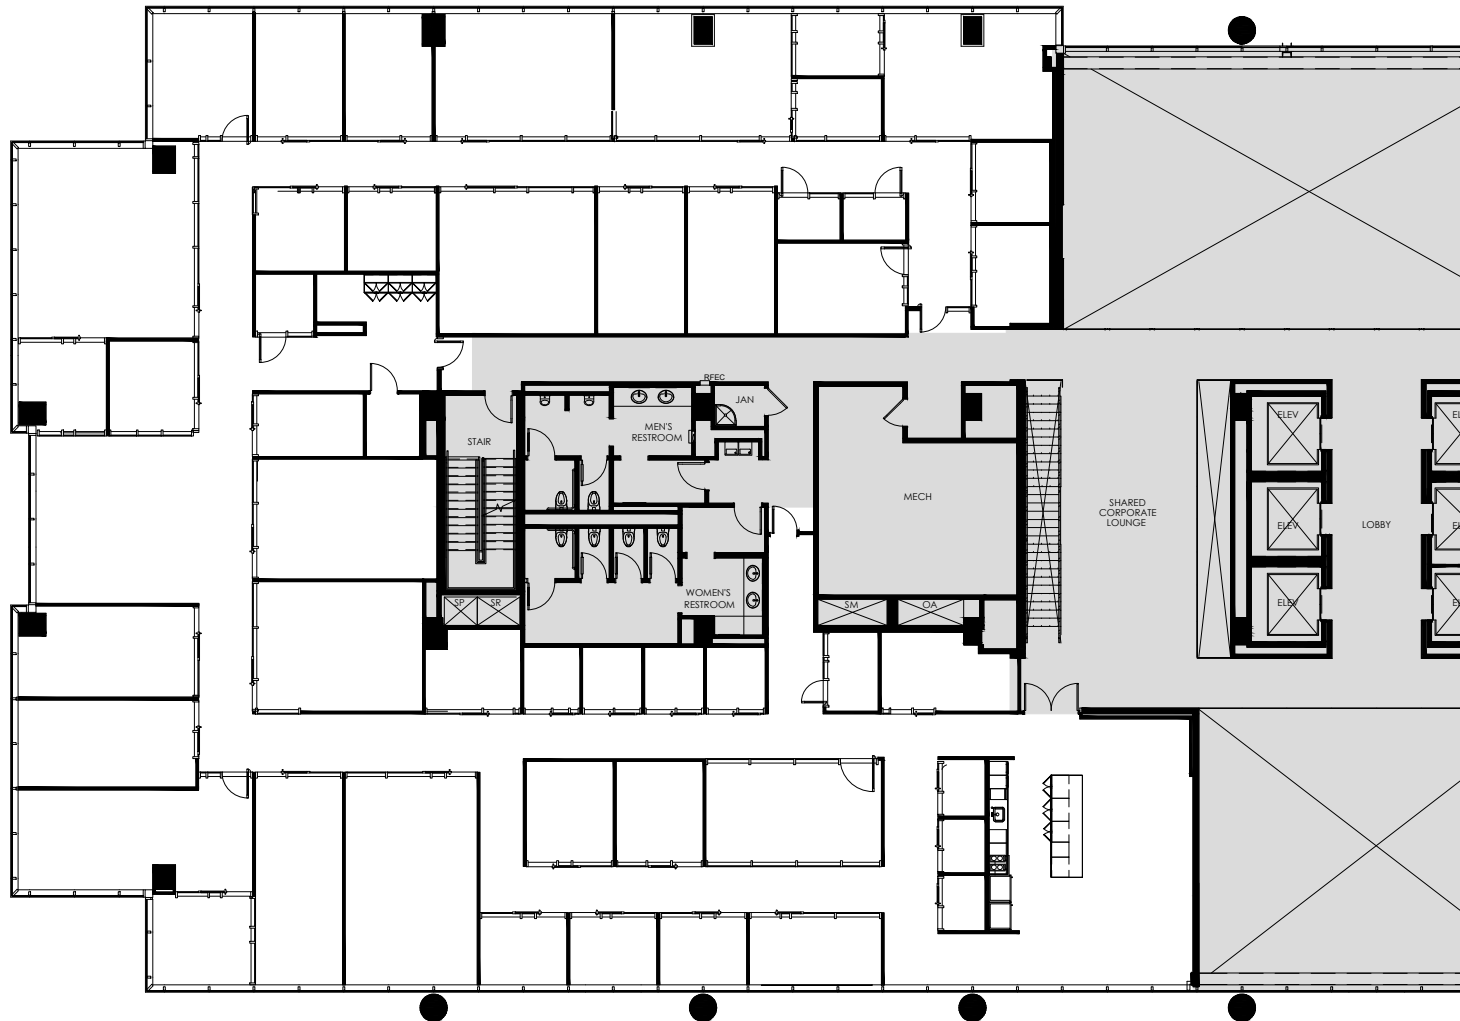

# Marketing Plan

Sculpture III  
3201 Dallas Parkway, Suite 200 South End  
Frisco, TX 75034

Key Plan: 12,516 RSF