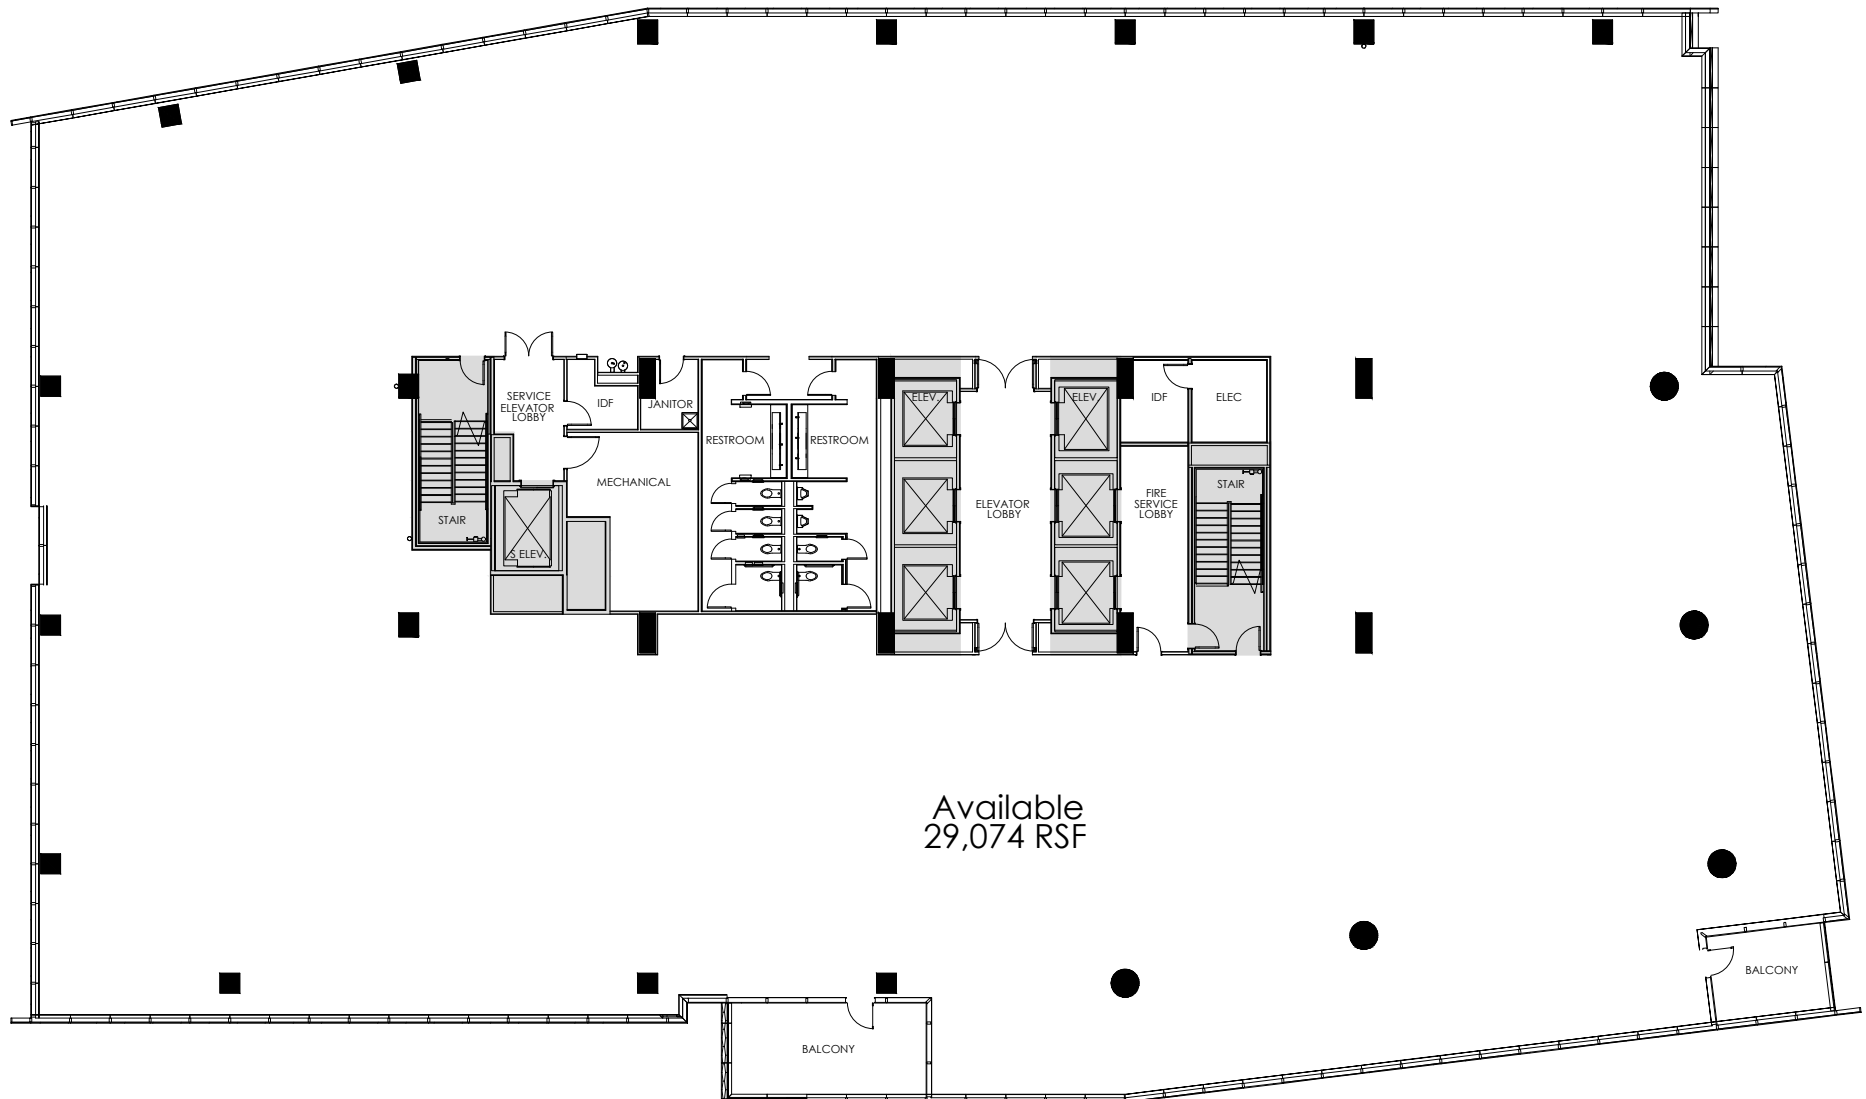

Marketing Plan

The Tower at HALL Park
6605 Warren Parkway, 12th Floor
Frisco, TX 75034

Available
29,074 RSF