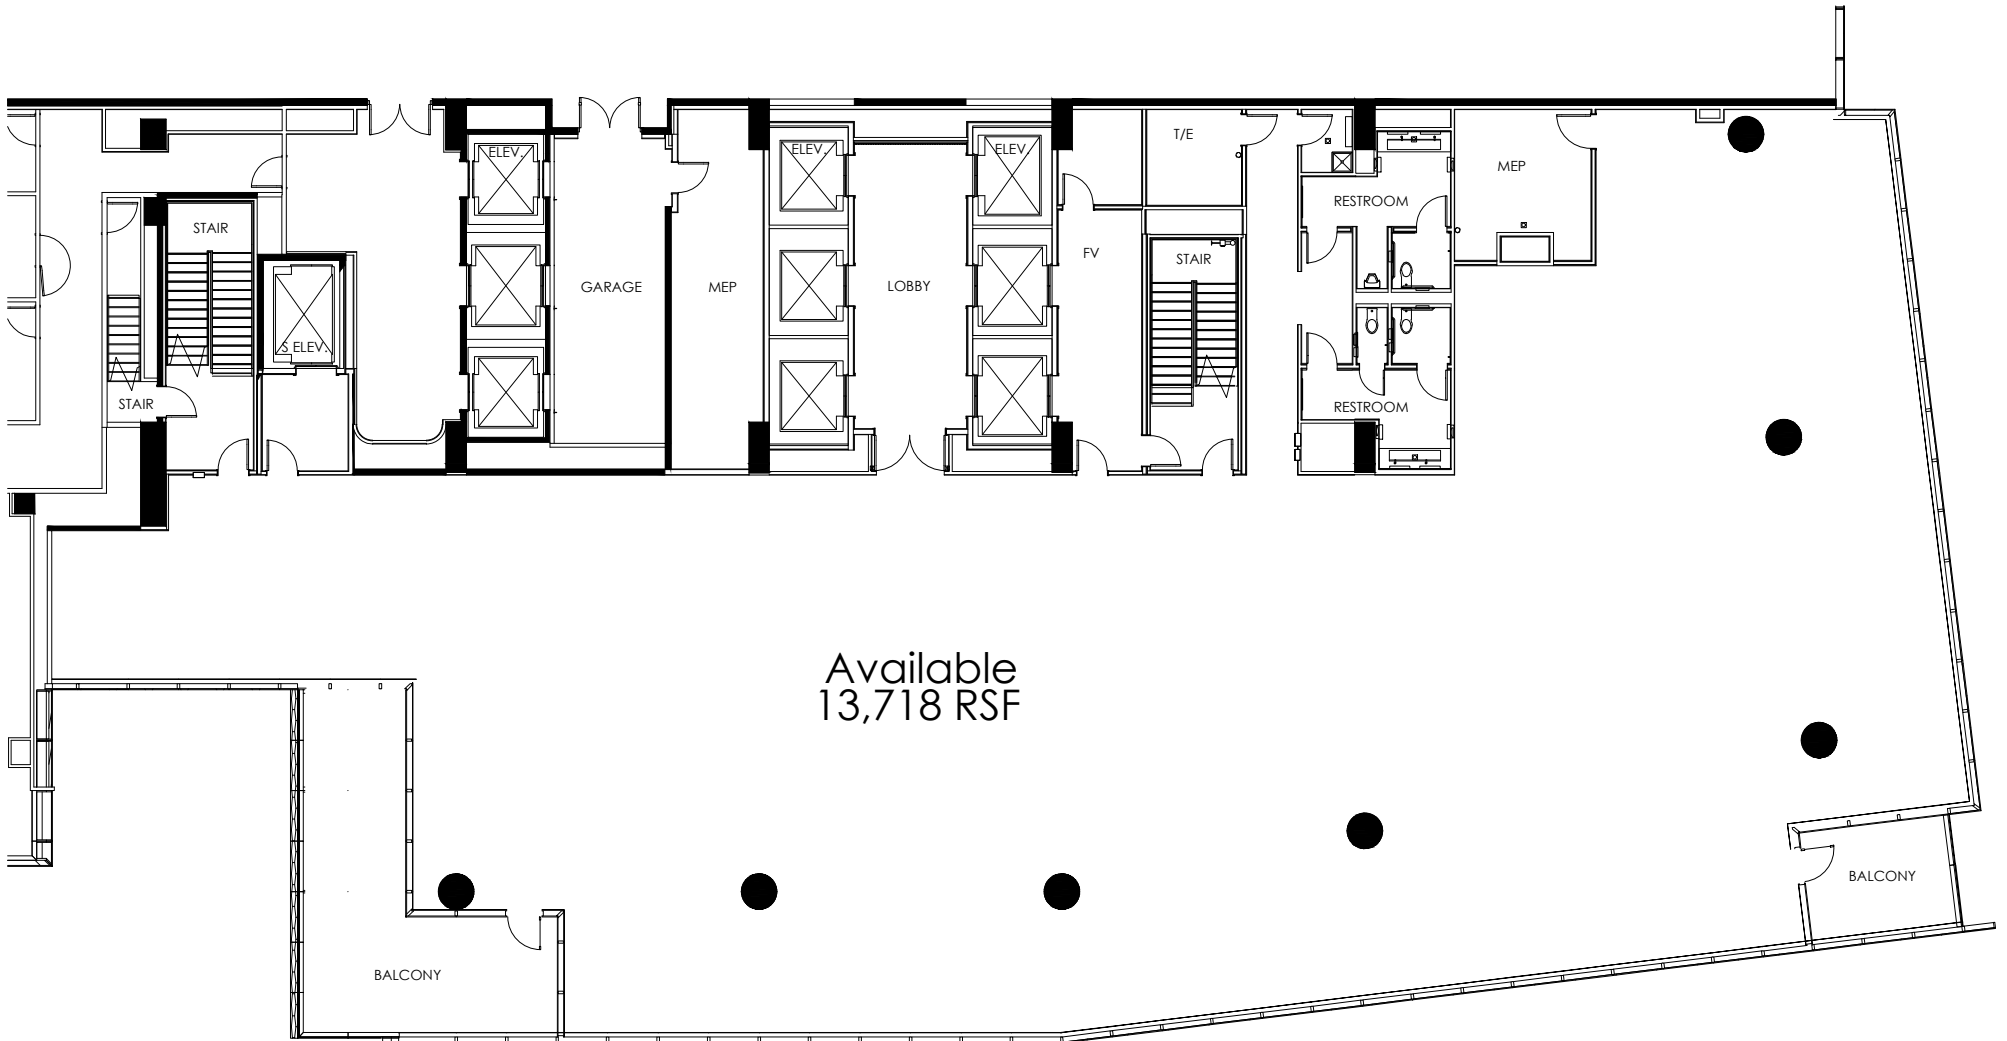

# Marketing Plan

The Tower at HALL Park  
6605 Warren Parkway, 2nd Floor  
Frisco, TX 75034

Available  
13,718 RSF