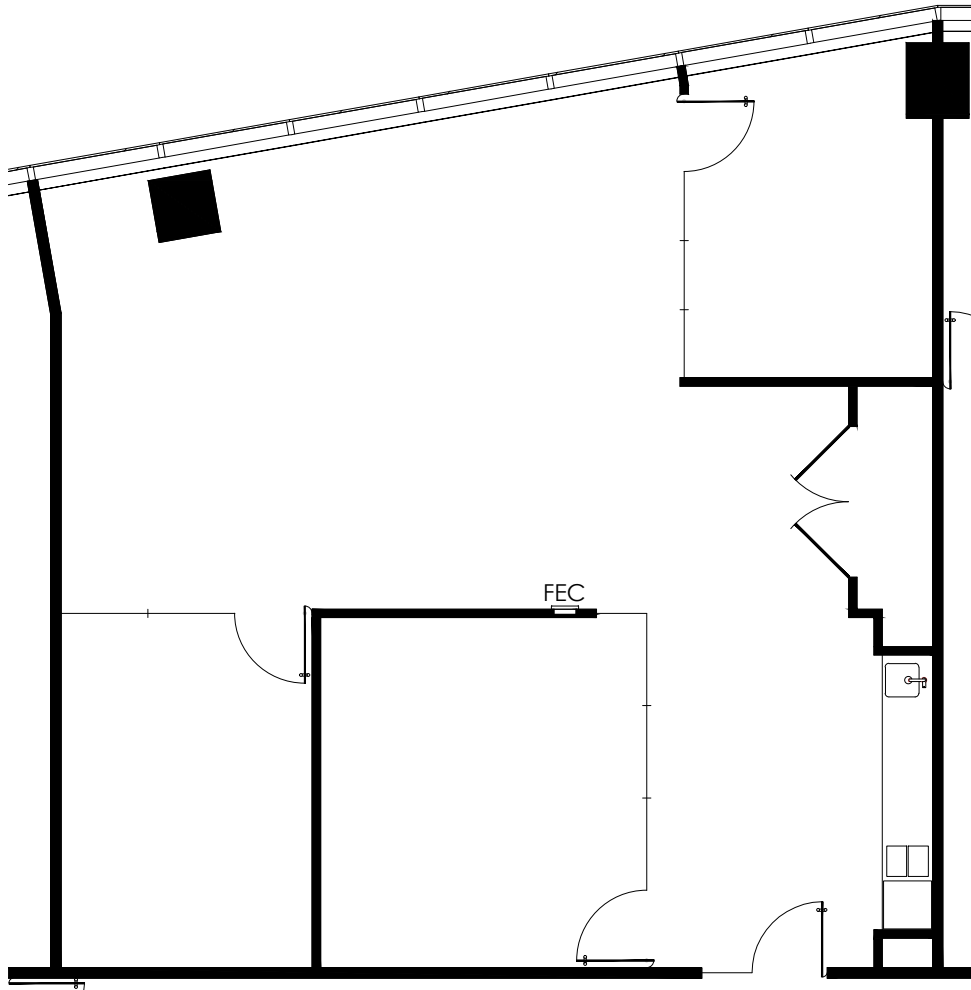

Marketing Plan

The Tower at HALL Park
6605 Warren Parkway, Suite 760
Frisco, TX 75034

Key Plan: 1,492 RSF