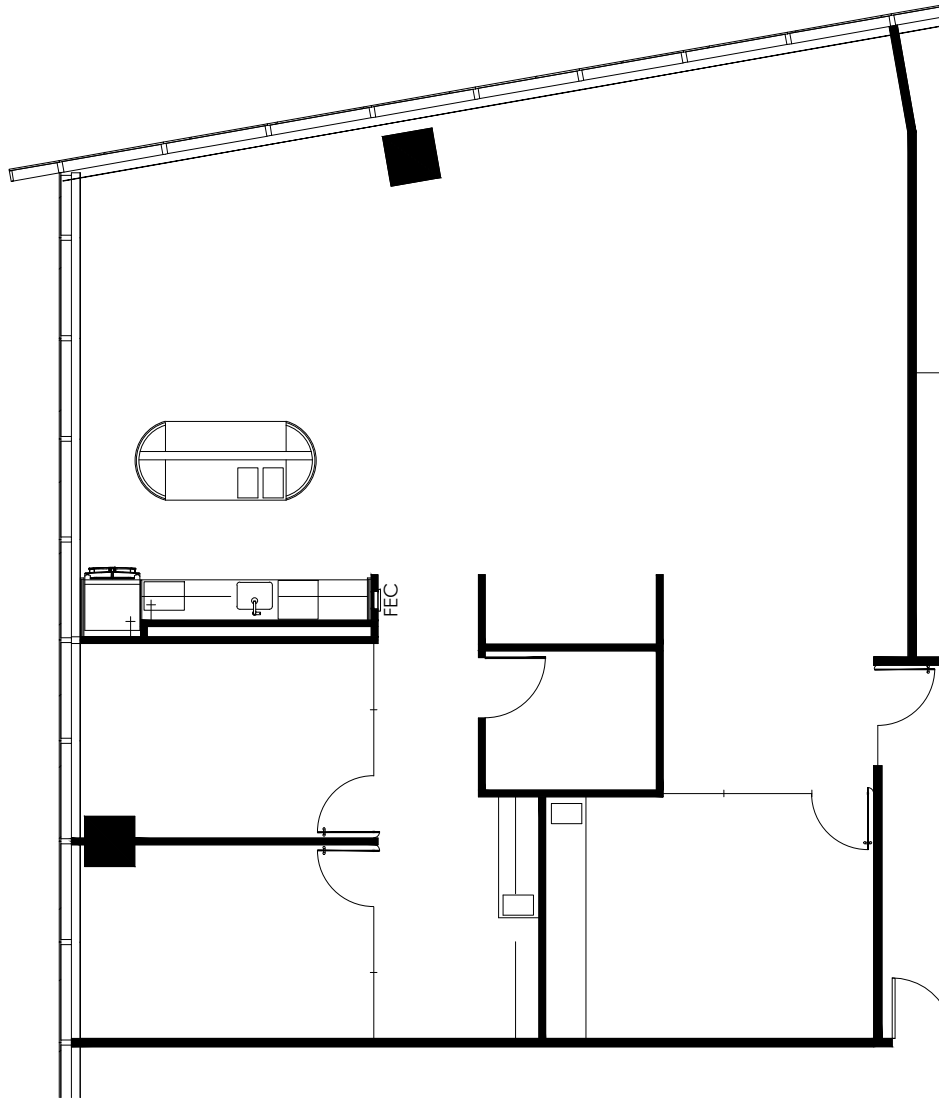

Marketing Plan

The Tower at HALL Park
6605 Warren Parkway, Suite 770
Frisco, TX 75034

Key Plan: 2,411 RSF