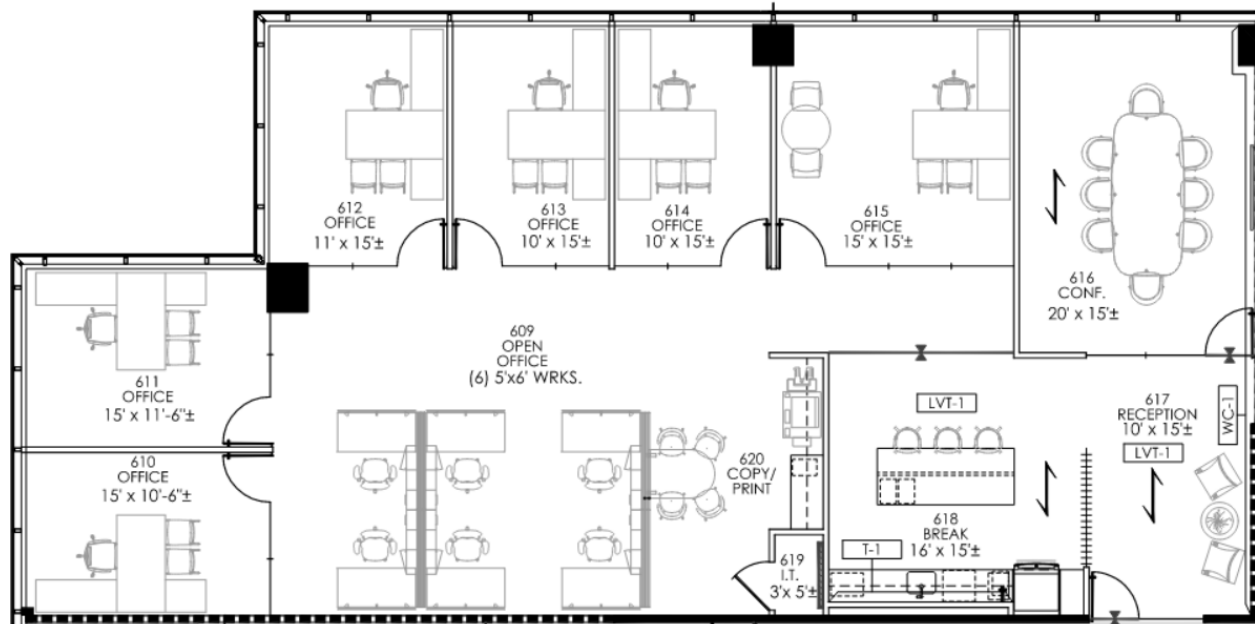

SCULPTURE II
SPEC SUITE

625
3,099 RSF

FINISH PLAN + RCP

\$36.00 - \$37.00
NNN (\$14.81) +
E (\$1.44)

WHITE PAINTED OPEN CEILING AT ENTRY

BREAK ISLAND PENDANTS

CONFERENCE ROOM PENDANT

BREAK ROOM BACKSPLASH TILE

QUARTZ COUNTERTOPS

FAUCET

FURNITURE INSPIRATION

ENTRY FEATURE WALL CONCEPT

THROUGHOUT PAINT COLOR

ENTRY WALLCOVERING

CAB. PULLS

MILLWORK LAMINATE