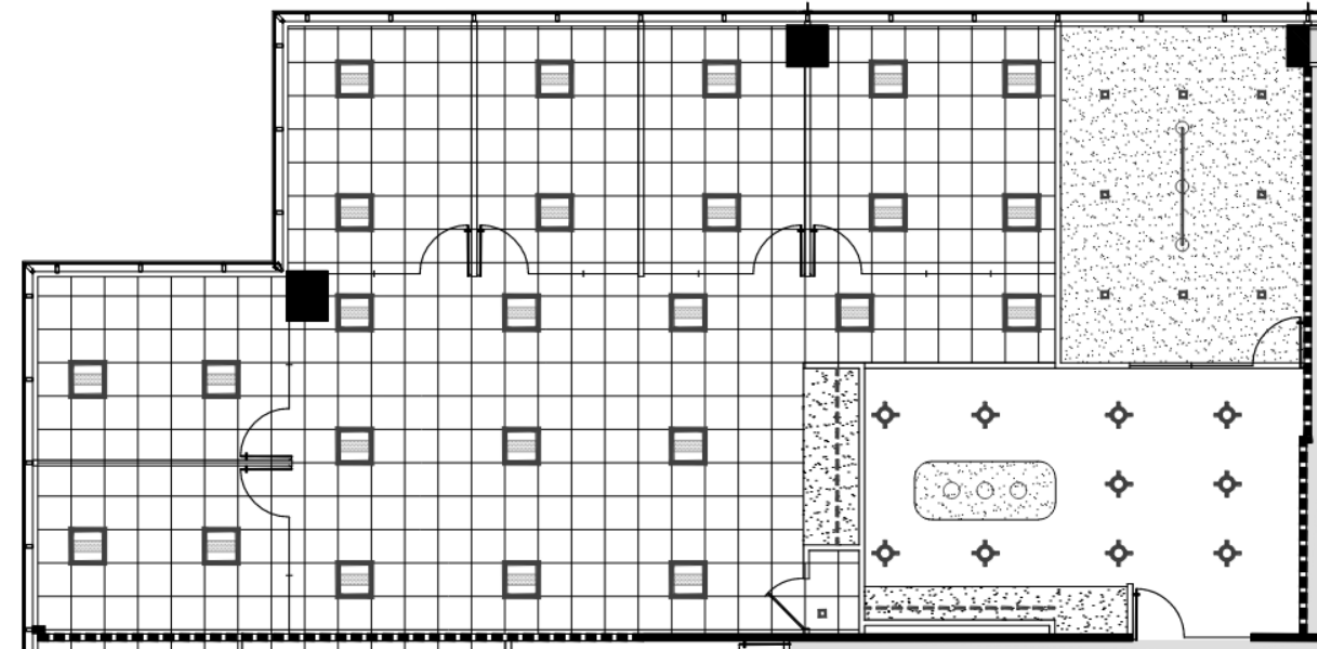

SCULPTURE II
SPEC SUITE

625
3,099 RSF

FINISH PLAN + RCP

\$36.00 - \$37.00
NNN (\$14.81) +
E (\$1.44)

WHITE PAINTED OPEN CEILING AT ENTRY

BREAK ISLAND PENDANTS

CONFERENCE ROOM PENDANT

BREAK ROOM BACKSPLASH TILE

QUARTZ COUNTERTOPS

FAUCET

FURNITURE INSPIRATION

ENTRY FEATURE WALL CONCEPT

THROUGHOUT PAINT COLOR

ENTRY WALLCOVERING

CAB. PULLS

MILLWORK LAMINATE